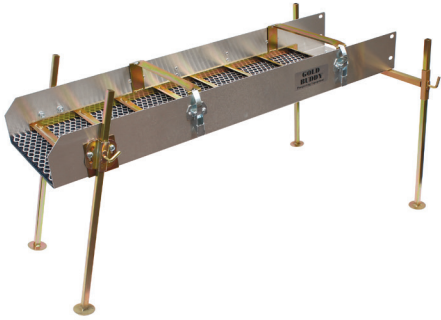

#-7820 GOLD BUDDY Power Hibanker

Parts Check List

#-7586 GOLD BUDDY 10 Inch Magnum Equipment Sluce

#-6508 GOLD BUDDY Hibanker Hopper

#-7588 GOLD BUDDY 10 inch Sluce Header Adapter

#-6525 JOBE 2.5 HP Gasoline Powered Water Pump

#-7754 25 feet of 1.5 inch Lay Flat Hose with a 1.5 inch Pin Lug Fitting and clamps

#-7742 8 Feet of 1 1/2 inch Suction Hose with Strainer