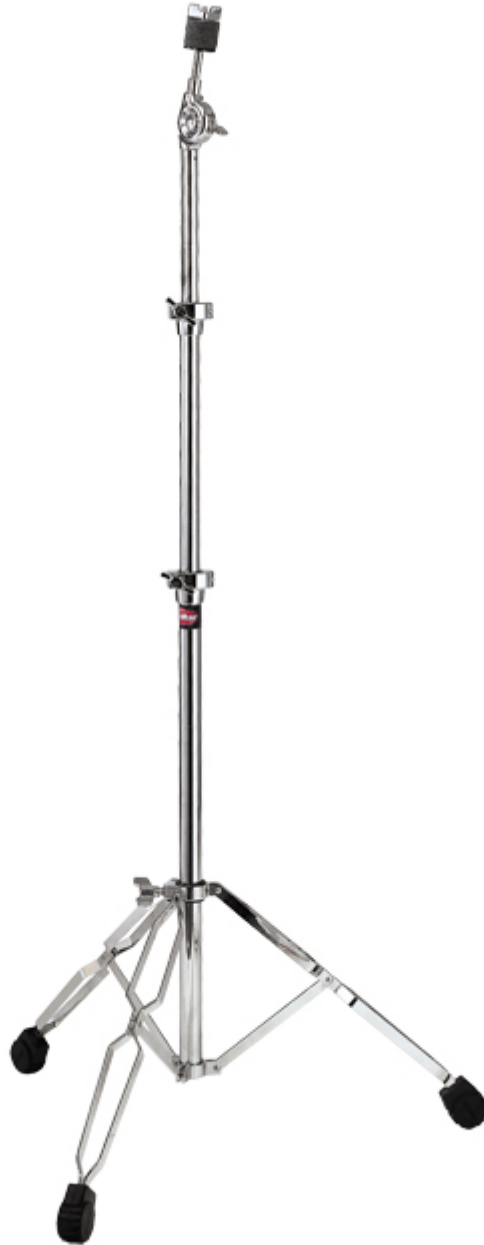

[Gibraltar 5611 Single Bass Drum Pedal](#)

The Gibraltar single bass drum pedal, single chain drive is a great mid-range all purpose bass drum pedal.

[Gibraltar 5706 Snare Stand](#)

The Gibraltar medium double braced snare stand is a great mid-range snare stand.

[Gibraltar 5707 Hi-Hat Stand](#)

Gibraltar medium double braced hi-hat stand, is a great mid-range all purpose stand.

[Gibraltar 5709 Cymbal Boom Stand](#)

The Gibraltar medium double braced cymbal boom stand is a great medium range all purpose stand.

[Gibraltar 5710 Medium Weight Double Braced Straight Cymbal Stand](#)

The Gibraltar medium double braced cymbal boom stand is a great mid-range all purpose cymbal stand.

[Gibraltar 5711DB Single Chain CAM Drive Double Bass Drum Pedal](#)

The Gibraltar 5711DB double bass drum pedal, single chain drive is a great mid-range all purpose bass drum pedal.

[Gibraltar 6608 Motorcycle Style Double Braced Drum Throne](#)

The Gibraltar 6608 motorcycle style throne, double-braced is a great mid-range drum throne.