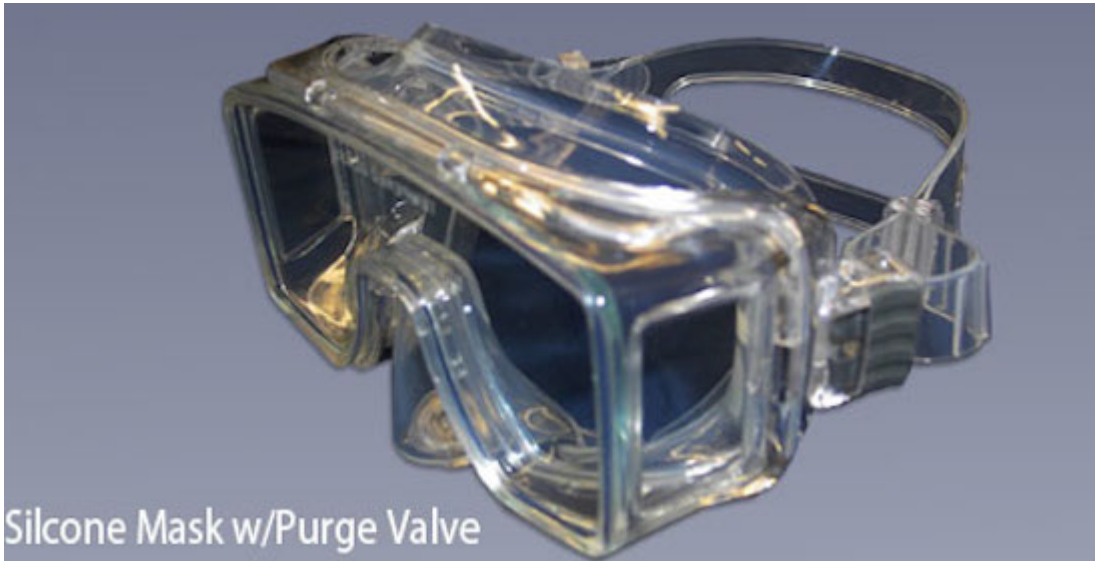

They feature a reduced inlet to keep the dredge hose from plugging up.

Stop by our retail store location for a discount!

Price: \$55.00

**Customer Service Is Our Top
Priority!**

**Proline 3 Inch Swivel Tip
Dredge Nozzle**

**Customer Service Is Our Top
Priority!**

ProLine 3 Panel Silicone Face Mask With Purge Valve

Silicone Mask w/Purge Valve

Adjustable to fit most adults

Nose purge valve

Three directional viewing area

Adjustable head band