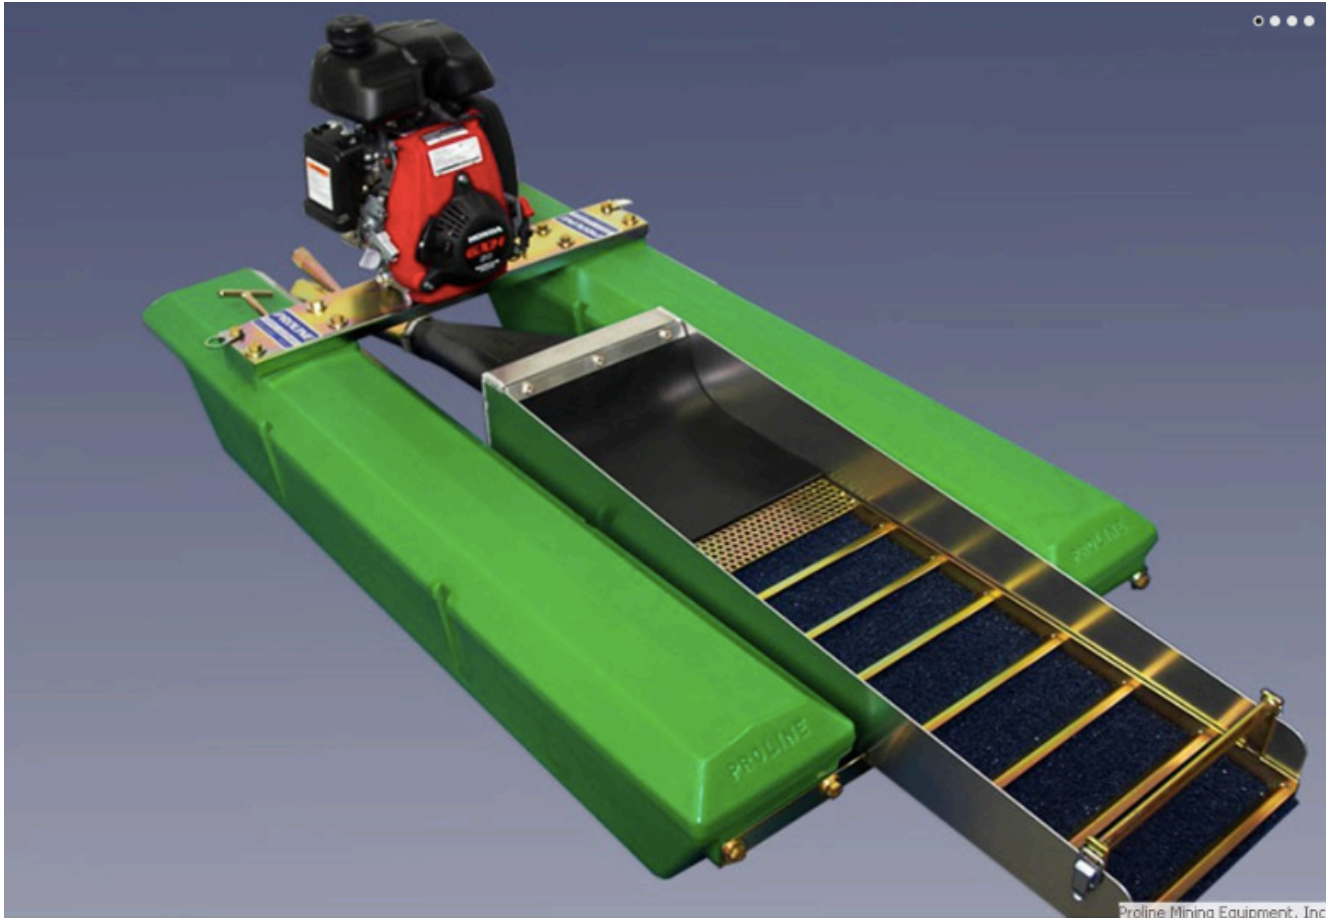

THIS PRODUCT IS AVAILABLE FOR LOCAL PICKUP ONLY! For Exceptions, Please Call Us.

The Proline 2" gold dredge has seen many improvements, resulting in a smaller and more portable unit, with increased power and features normally found only on larger dredges. It is powered by our Honda GXH50/HP100 pump package, which produces well over 100 gallons per minute, with twice the pressure of our previous pumps.

Price: $2,744.00

Customer Service Is Our Top Priority!