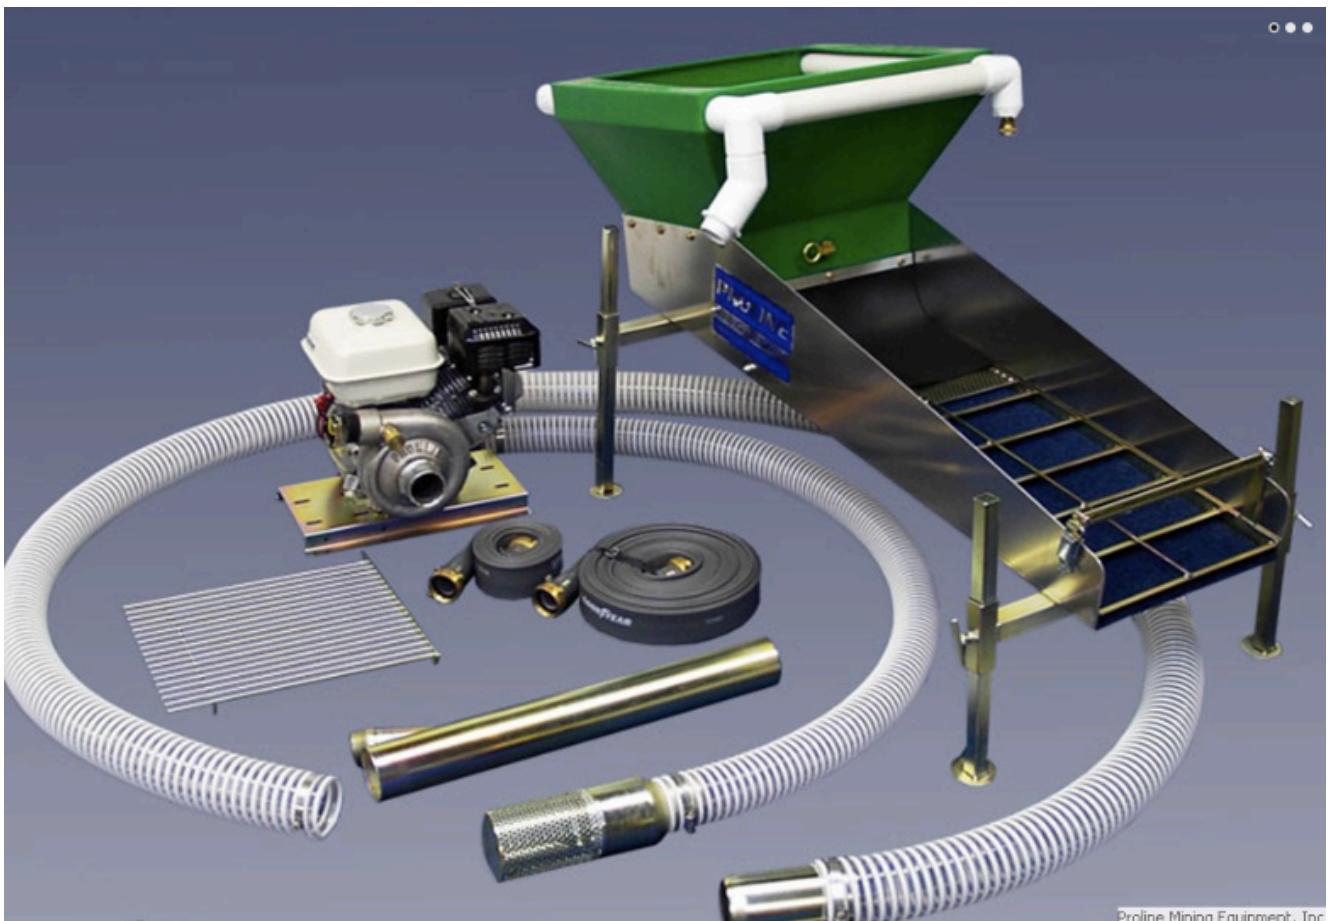

Stop by our retail store location for a discount!

Price: $165.00

**Customer Service Is Our Top
Priority!**

**Proline 3 Inch Highbanker-
Dredge With GX160 And HP300
Pump (*Local Pickup Only)**