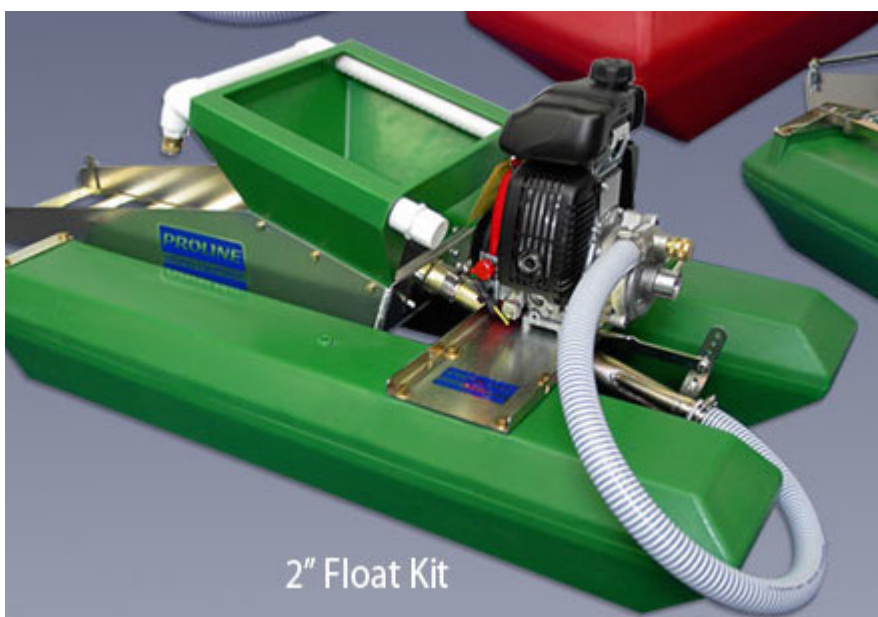

Great for having a second larger pan to pan into, so you do not lose any gold.

Large big bottom for doing a proper inspection at the end.

Made in the USA.

Stop by our retail store location for a discount!

Price: \$39.00

Customer Service Is Our Top Priority!

Proline 2 Inch Combo Float Kit

THIS PRODUCT IS AVAILABLE FOR LOCAL PICKUP ONLY! For Exceptions, Please Call Us.

A Proline float kits allow you to work in deeper water with the advantages of a conventional dredge. This is Proline's floatation kit that is available for the 2" dredge/highbanker combo.

The Proline 2" gold dredge has seen many improvements, resulting in a smaller and more portable unit, with increased power and features normally found only on larger dredges. It is powered by our Honda GXH50/HP100 pump package, which produces well over 100 gallons per minute, with twice the pressure of our previous pumps.