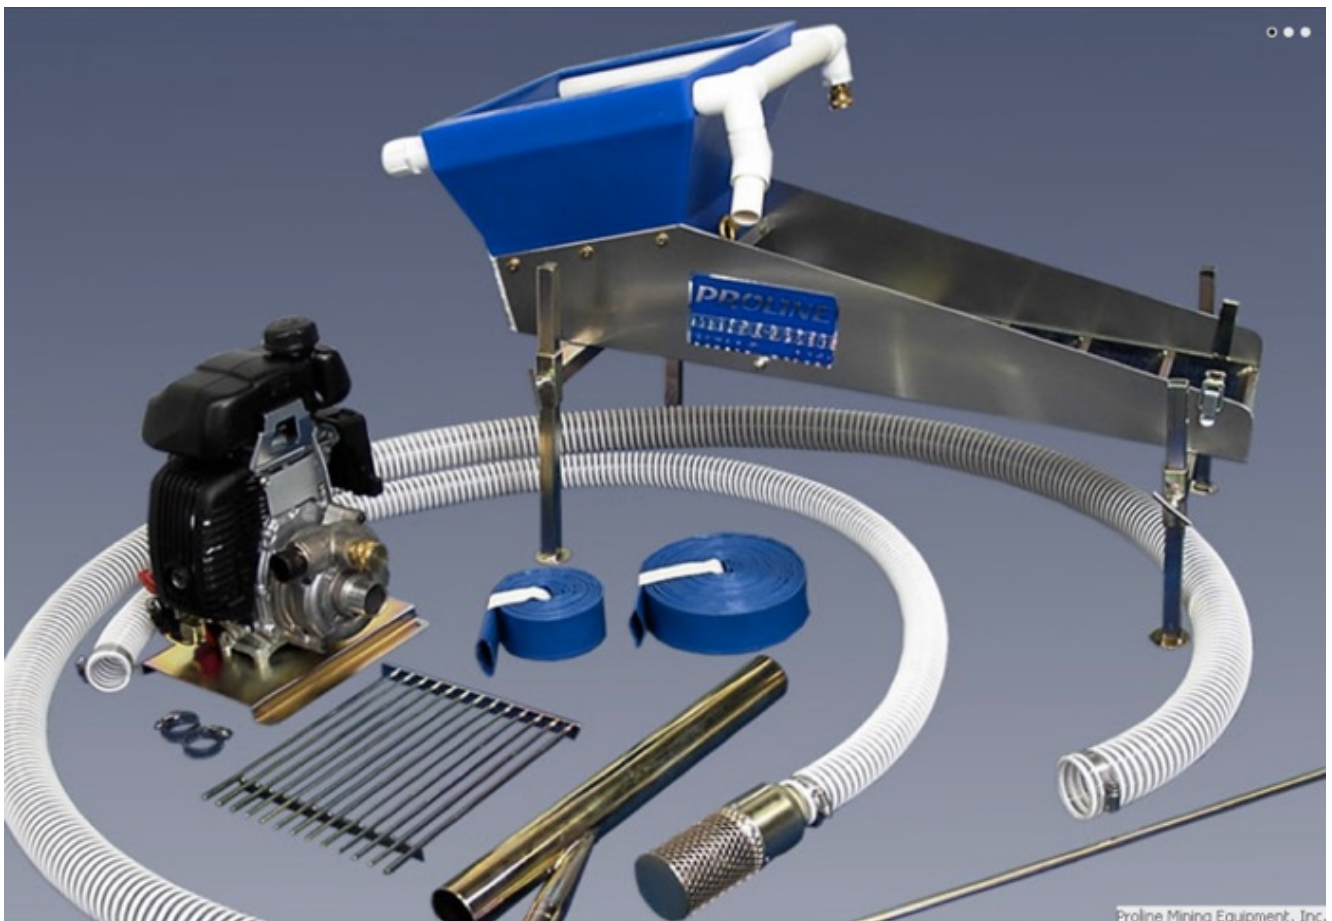

Stop by our retail store location for a discount!

Price: $121.00

**Customer Service Is Our Top
Priority!**

**Proline 2 Inch Highbanker-
Dredge With GXH50 And HP100
Pump (*Local Pickup Only)**