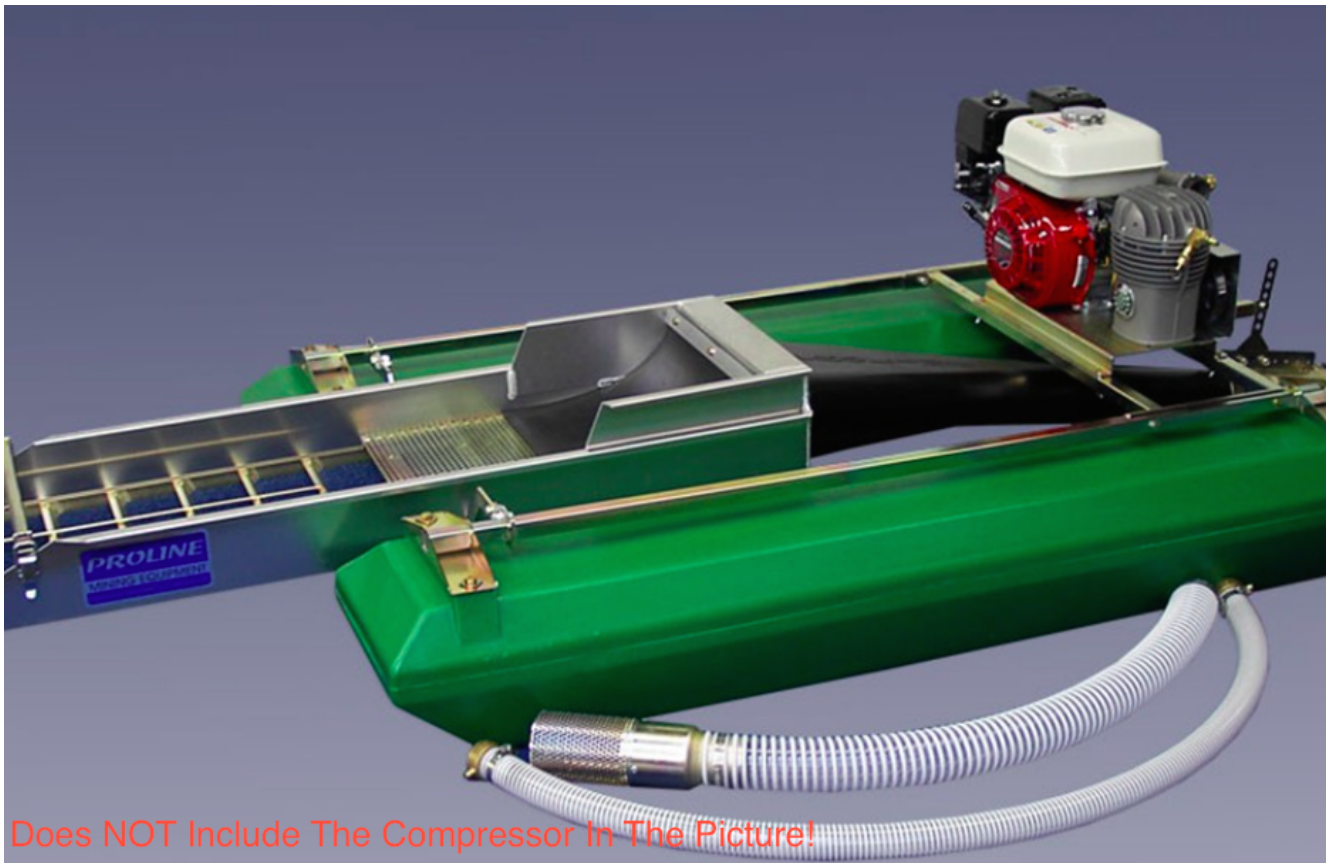

**THIS PRODUCT IS AVAILABLE FOR LOCAL PICKUP ONLY!
For Exceptions, Please Call Us.**

Price: $1,375.00

**Customer Service Is Our Top
Priority!**

**Proline 3 Inch Dredge With
GX160 And HP300 Pump (*Local
Pickup Only)**

Does NOT Include The Compressor In The Picture!