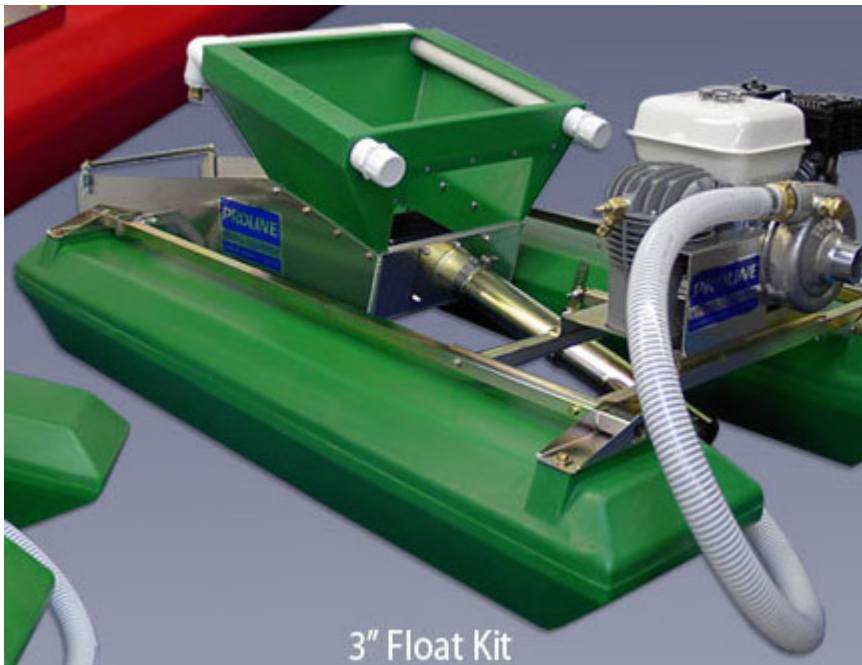

Proline 2.5 inch swivel tips set the standard for design and construction. The tip smoothly rotates 360 degrees and is

equipped with a large handle.

Stop by our retail store location for a discount!

Price: \$185.00

Customer Service Is Our Top Priority!

Proline 3 Inch Combo Float Kit (*Local Pickup Only)

A Proline float kits allow you to work in deeper water with the advantages of a conventional dredge. This is Proline's floatation kit that is available for the 3" dredge/highbanker combo.