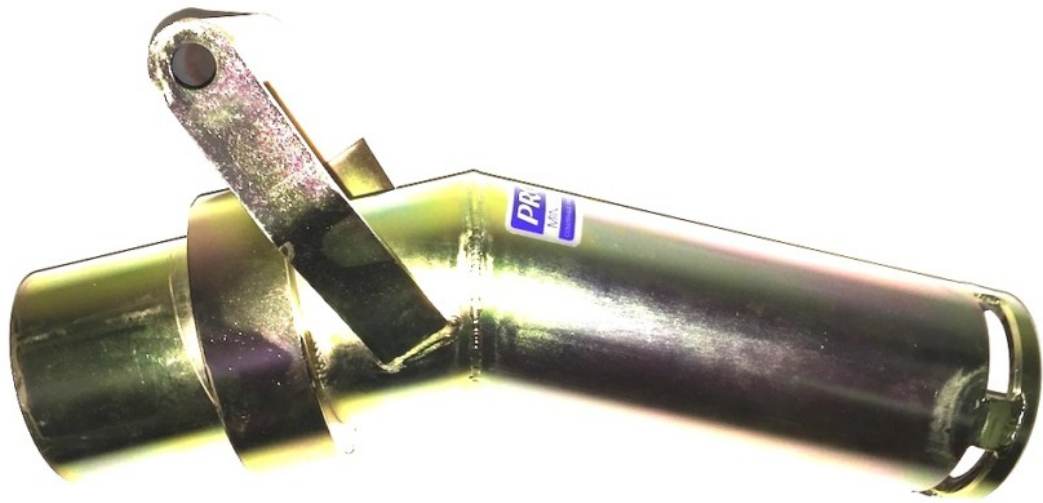

Stop by our retail store location for a discount!

Price: \$296.00

**Customer Service Is Our Top
Priority!**

Proline 3 Inch Straight Tip Dredge Nozzle

Proline's 3 inch straight tips are made of thin walled carbon steel.

They feature a reduced inlet to keep the dredge hose from plugging up.

Stop by our retail store location for a discount!

Price: \$55.00

**Customer Service Is Our Top
Priority!**

**Proline 3 Inch Swivel Tip
Dredge Nozzle**