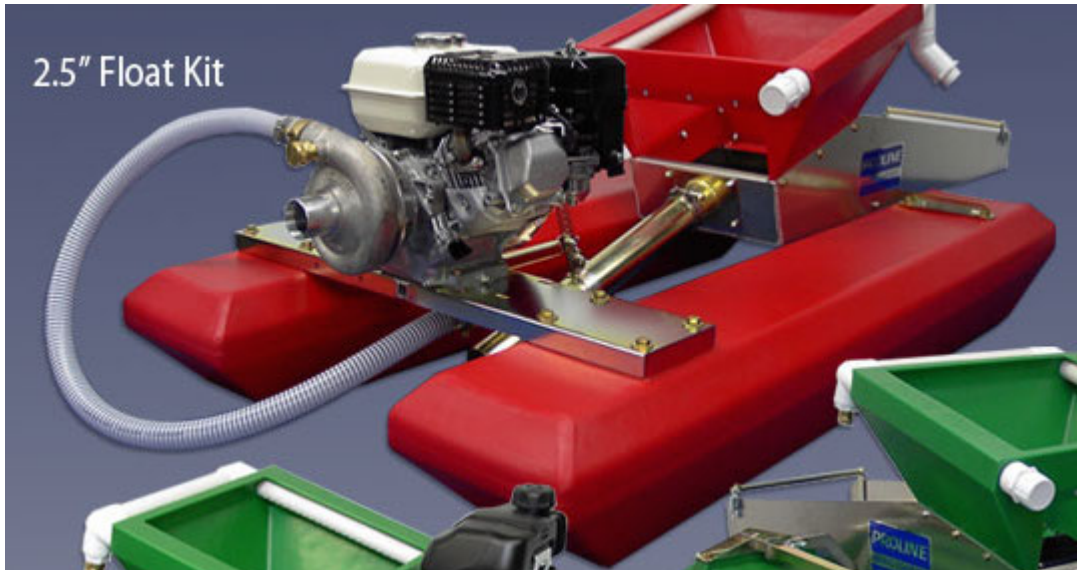

Stop by our retail store location for a discount!

Price: \$40.00

**Customer Service Is Our Top
Priority!**

Proline 2 Inch Swivel Tip Dredge Nozzle

Proline 2 inch swivel tips set the standard for design and construction. The tip smoothly rotates 360 degrees and is equipped with a large handle.

Stop by our retail store location for a discount!

Price: \$128.00

**Customer Service Is Our Top
Priority!**

Proline 2.5 Inch Combo Float Kit (*Local Pickup Only)

A Proline float kits allow you to work in deeper water with the advantages of a conventional dredge. This is Proline's floatation kit that is available for the 2.5" dredge/highbanker combo.