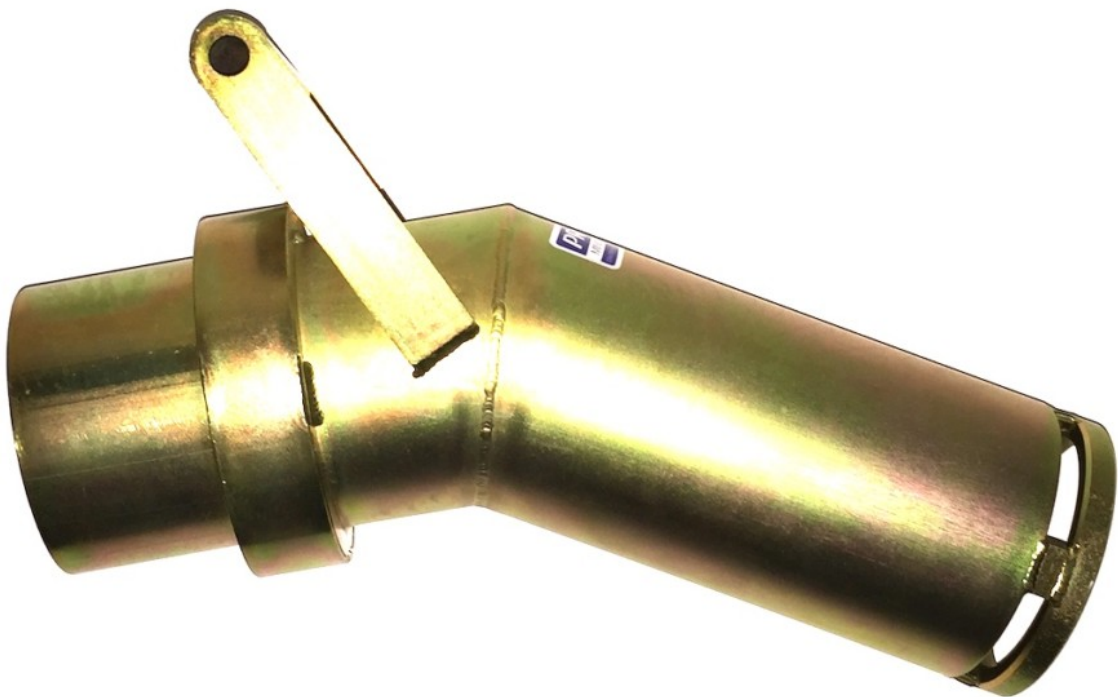

**Customer Service Is Our Top
Priority!**

ProLine 3 Panel Silicone Face Mask With Purge Valve

Silicone Mask w/Purge Valve

Adjustable to fit most adults

Nose purge valve

Three directional viewing area

Adjustable head band

Stop by our retail store location for a discount!

Price: \$79.00

**Customer Service Is Our Top
Priority!**

Proline 4 Inch Dredge With GX200 And HP400 Pump With T-80 (*Local Pickup Only)

Proline Mining Equipment, Inc.

**THIS PRODUCT IS AVAILABLE FOR LOCAL PICKUP ONLY!
For Exceptions, Please Call Us.**

The light weight, portability and affordability of Proline's 4" gold dredge makes it appealing to both the weekend prospector and the serious dredger alike. Small enough to slide into a pickup, light enough to be packed into remote areas, the 4" makes an excellent one man gold dredge.

Price: \$6,902.00

**Customer Service Is Our Top
Priority!**

Proline 4 Inch Swivel Tip Dredge Nozzle

Proline 4 inch swivel tips set the standard for design and construction. The tip smoothly rotates 360 degrees and is equipped with a large handle.