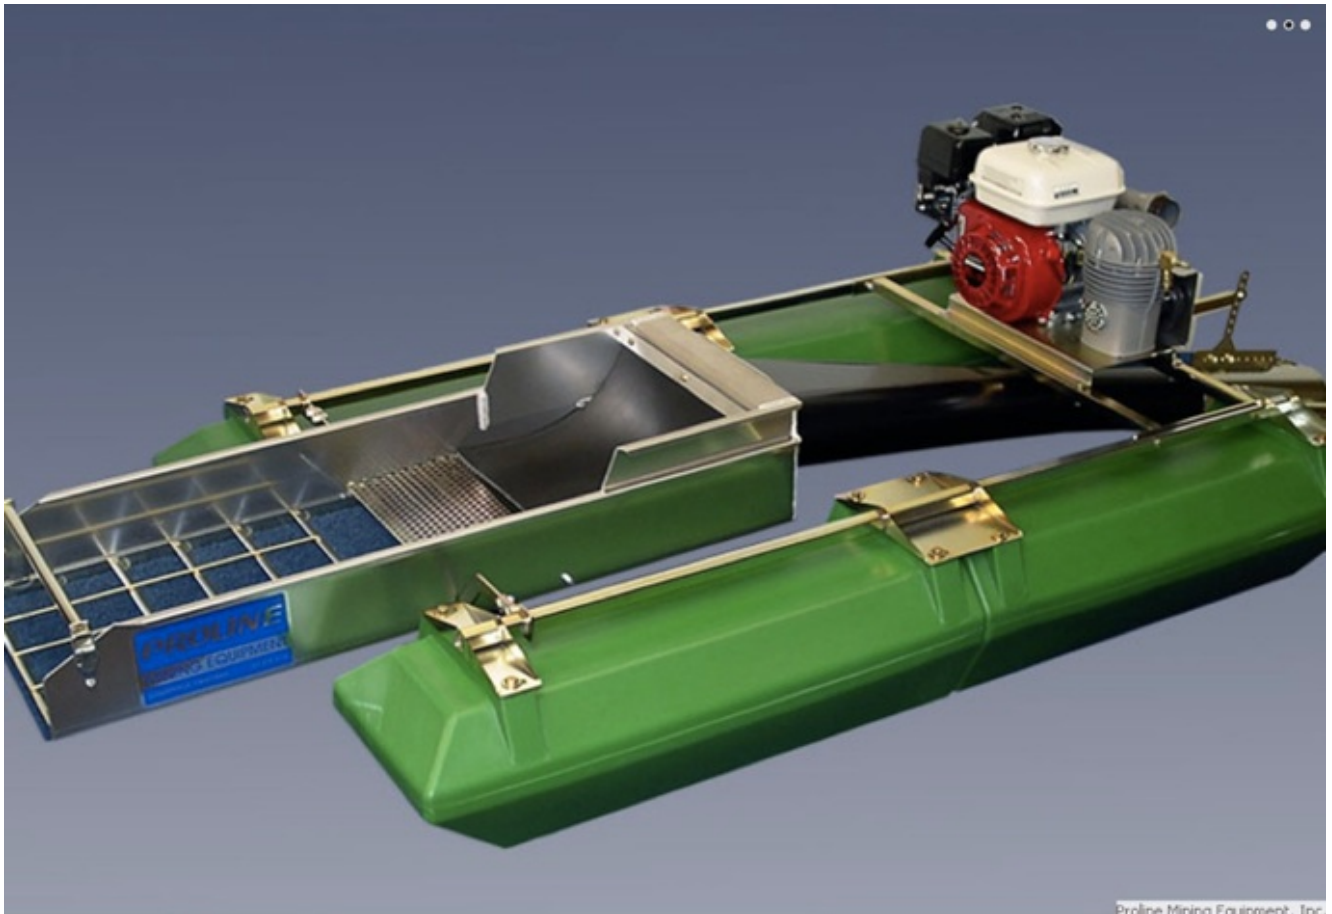

Proline 4 Inch Dredge With GX200 And HP400 Pump With T-80 (*Local Pickup Only)

Proline Mining Equipment, Inc.

**THIS PRODUCT IS AVAILABLE FOR LOCAL PICKUP ONLY!
For Exceptions, Please Call Us.**

The light weight, portability and affordability of Proline's 4" gold dredge makes it appealing to both the weekend prospector and the serious dredger alike. Small enough to slide into a pickup, light enough to be packed into remote areas, the 4" makes an excellent one man gold dredge.

Price: $6,902.00