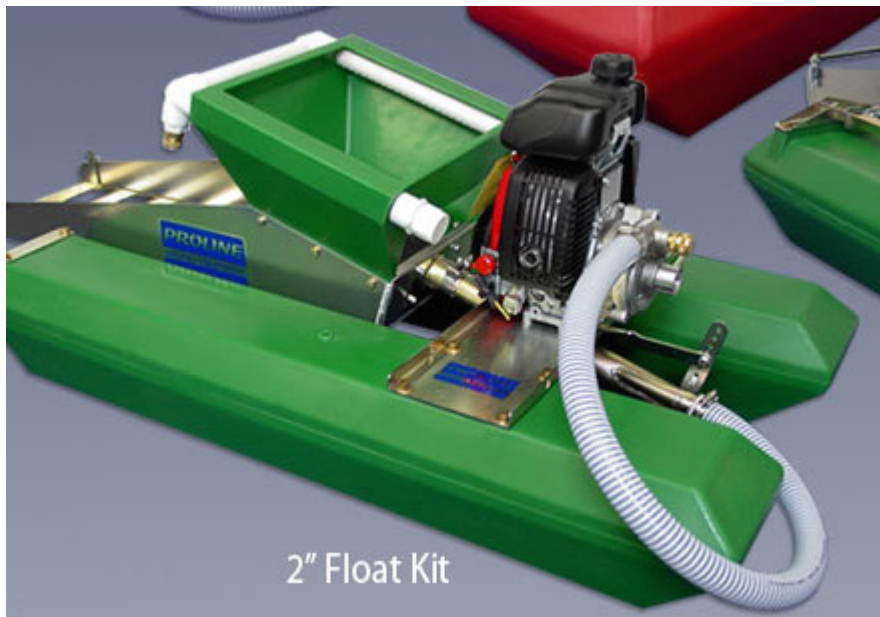

Great for having a second larger pan to pan into, so you do not loose any gold.

Large big bottom for doing a proper inspection at the end.

Made in the USA.

**Stop by our retail store location for a discount!**

## Proline 2 Inch Combo Float Kit

**THIS PRODUCT IS AVAILABLE FOR LOCAL PICKUP ONLY! For Exceptions, Please Call Us.**

A Proline float kits allow you to work in deeper water with the advantages of a conventional dredge. This is Proline's floatation kit that is available for the 2" dredge/highbanker combo.