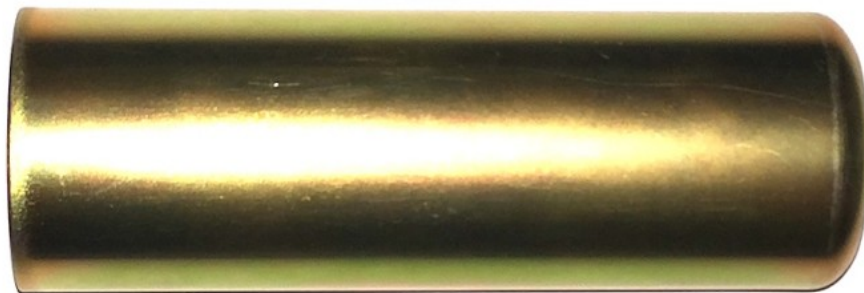

Price: $3,625.00

Customer Service Is Our Top Priority!

Proline 2.5 Inch Straight Tip Dredge Nozzle

Proline's 2.5 inch straight tips are made of thin walled carbon steel. They feature a reduced inlet to keep the dredge hose from plugging up. Stop by our retail store location for a discount!

Price: $43.00