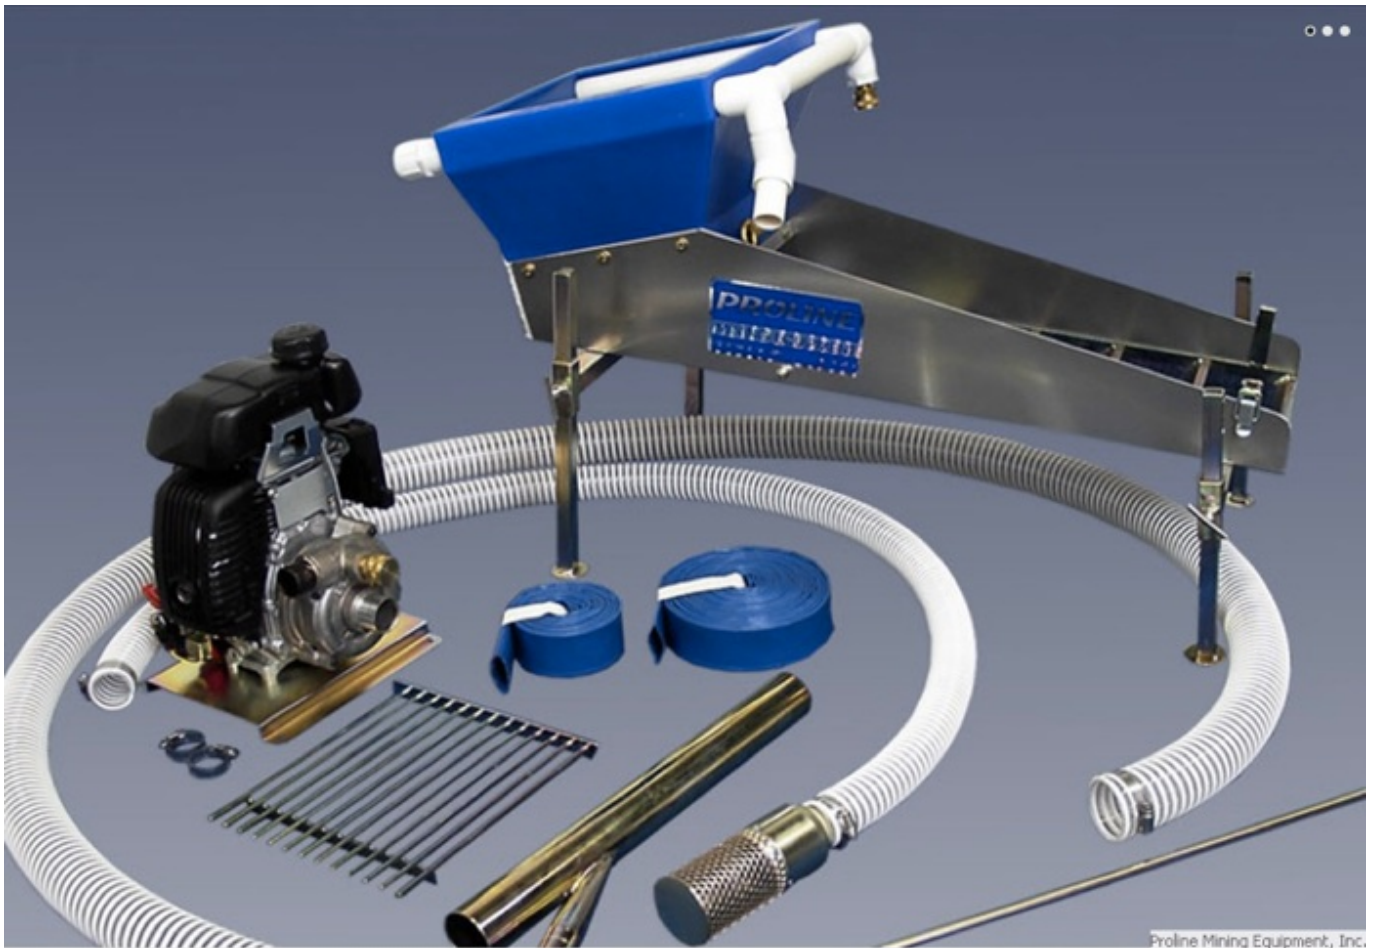

## Proline 1.5 Inch Foot Valve

Proline's foot valves are made of steel and aluminum and are designed to

provide years of trouble-free service.

For the Proline HP100 pump.

Stop by our retail store location for a discount!

The Proline 2" gold dredge has seen many improvements, resulting in a smaller and more portable unit, with increased power and features normally found only on larger dredges. It is powered by our Honda GXH50/HP100 pump package, which produces well over 100 gallons per minute, with twice the pressure of our previous pumps.

## [Proline 2 Inch Highbanker-Dredge With GXH50 And HP100 Pump](#)

Beginners love the 2" machines because they are small, lightweight and very affordable. The Proline 2" combo offers the versatility of being operated as either a 2" gold dredge or a small highbanker which can be fed continuously with a small shovel.

**Price:** \$2,595.00

***Customer Service Is Our Top Priority!***

---

**Proline 2 Inch Straight Tip Dredge  
Nozzle**

Proline's 2 inch straight tips are made of thin walled carbon steel. They feature a reduced inlet to keep the dredge hose from plugging up. Stop by our retail store location for a discount!