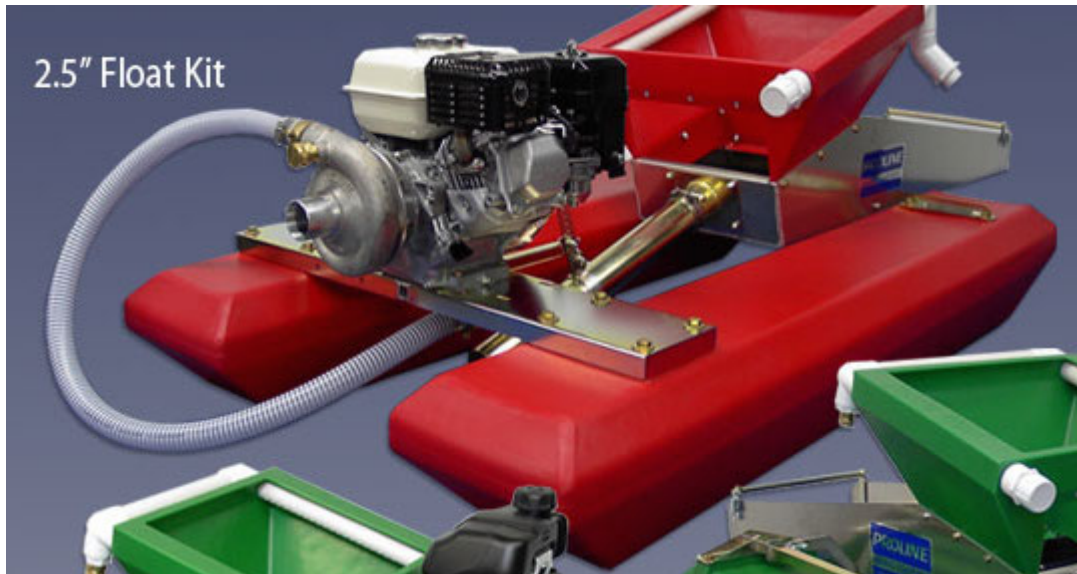

Customer Service Is Our Top Priority!

Proline 2.5 Inch Combo Float Kit
(*Local Pickup Only)

A Proline float kits allow you to work in deeper water with the advantages of a conventional dredge. This is Proline's floatation kit that is available for the 2.5" dredge/highbanker combo.

THIS PRODUCT IS AVAILABLE FOR LOCAL PICKUP ONLY! For Exceptions, Please Call Us.

Price: $875.00

Customer Service Is Our Top Priority!

Proline 2.5 Inch Foot Valve