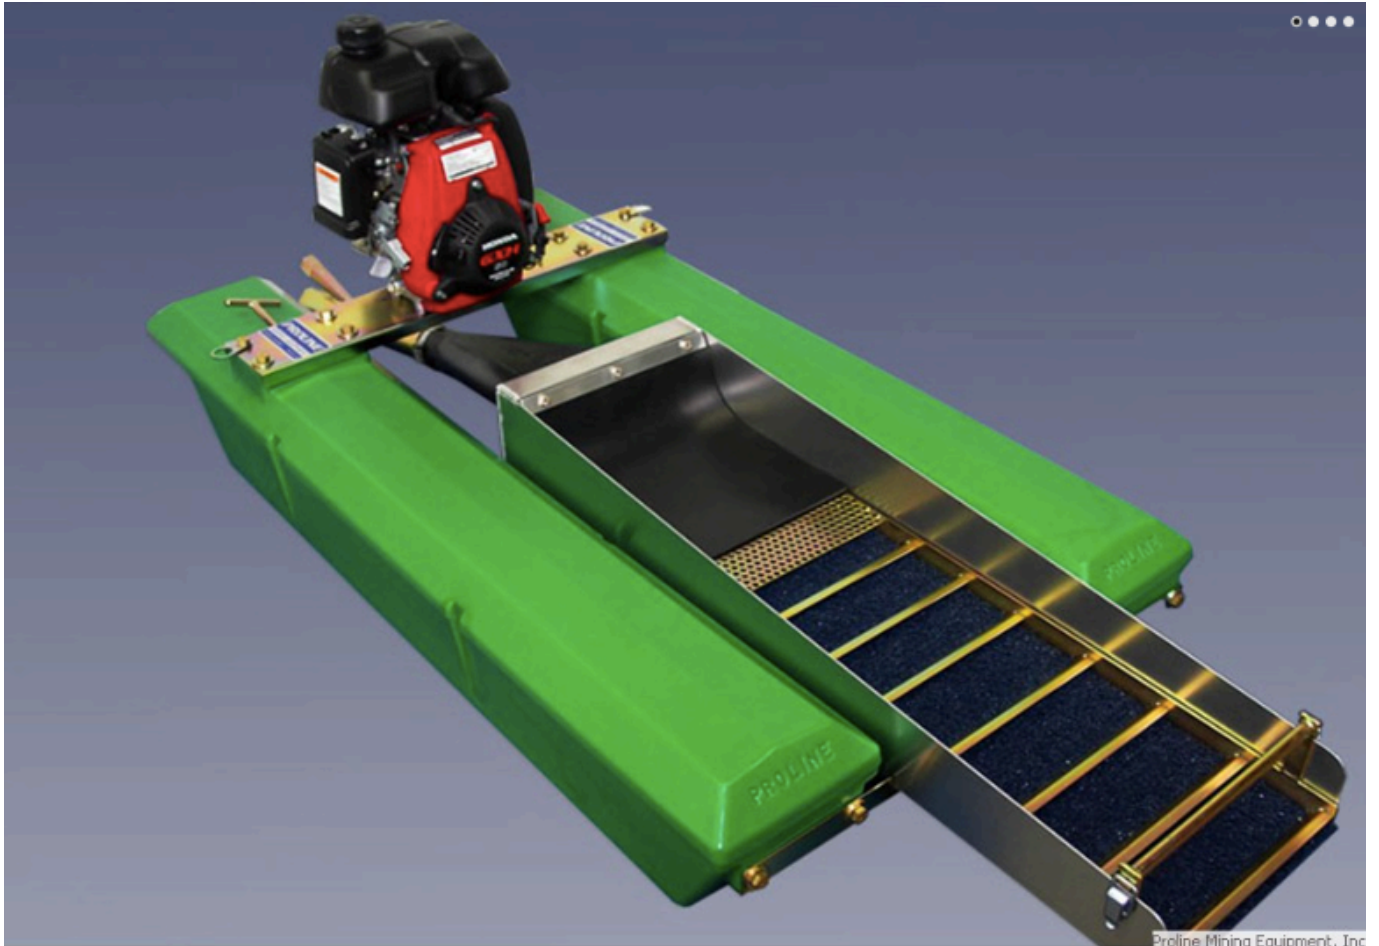

THIS PRODUCT IS AVAILABLE FOR LOCAL PICKUP ONLY! For Exceptions, Please Call Us.

The Proline 2" gold dredge has seen many improvements, resulting in a smaller and more portable unit, with increased power and features normally found only on larger dredges. It is powered by our Honda GXH50/HP100 pump package, which produces well over 100 gallons per minute, with twice the pressure of our previous pumps.

Price: $2,535.00

Customer Service Is Our Top Priority!

[Proline 2 Inch Foot Valve](#)