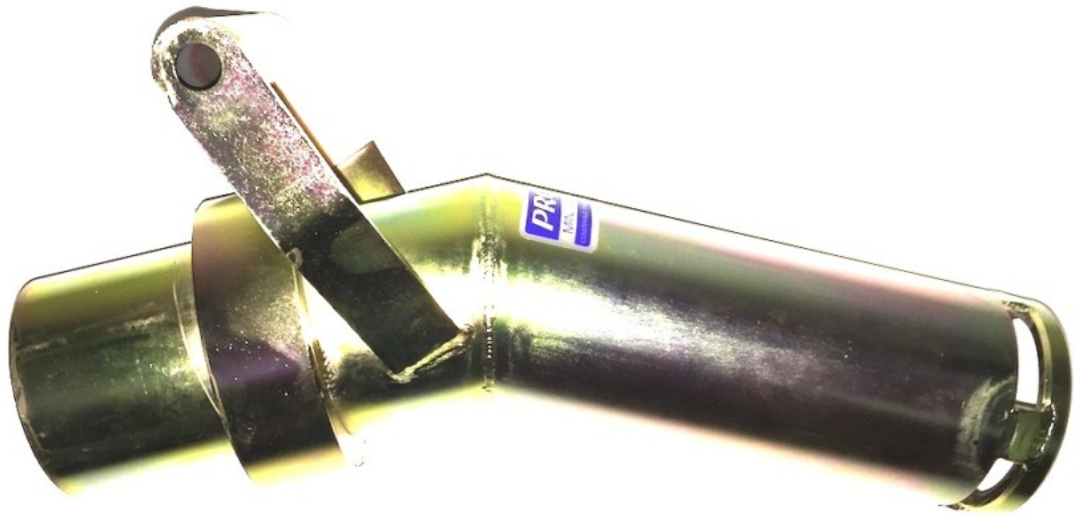

## **Proline 3 Inch Straight Tip Dredge Nozzle**

Proline's 3 inch straight tips are made of thin walled carbon steel. They feature a reduced inlet to keep the dredge hose from plugging up. Stop by our retail store location for a discount!

**Price:** \$53.00

***Customer Service Is Our Top Priority!***

---

**[Proline 3 Inch Swivel Tip Dredge Nozzle](#)**

Proline 3 inch swivel tips set the standard for design and construction. The tip smoothly rotates 360 degrees and is equipped with a large handle.

Stop by our retail store location for a discount!

Price: \$234.00

***Customer Service Is Our Top Priority!***

---

**[Proline 3 Panel Silicone Face Mask  
With Purge Valve](#)**

Silicone Mask w/Purge Valve

Adjustable to fit most adults