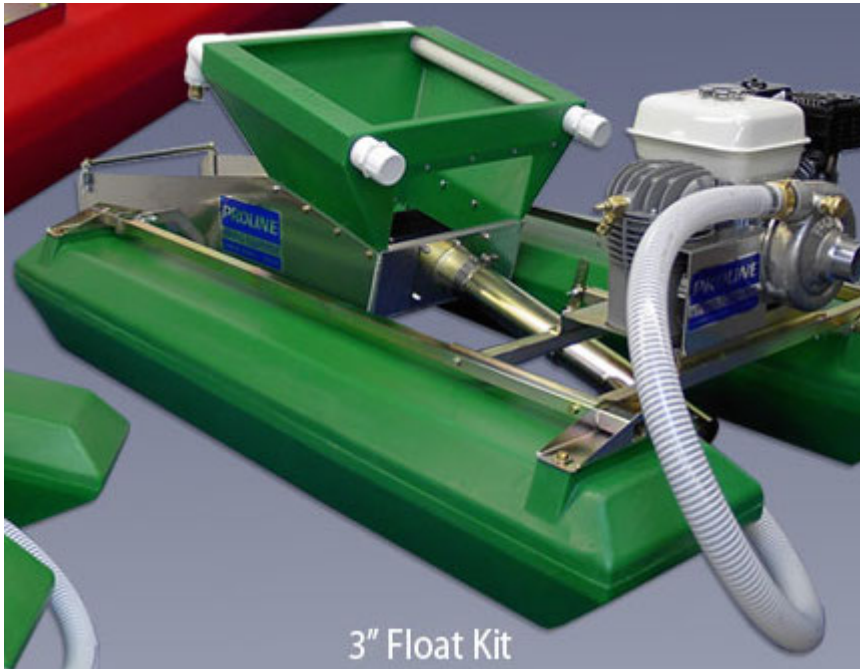

Price: \$43.00

***Customer Service Is Our Top Priority!***

---

**Proline 2.5 Inch Swivel Tip Dredge  
Nozzle**

Proline 2.5 inch swivel tips set the standard for design and construction. The tip smoothly rotates 360 degrees and is equipped with a large handle.

Stop by our retail store location for a discount!

**Price: \$165.00**

***Customer Service Is Our Top Priority!***

---

**Proline 3 Inch Combo Float Kit (\*Local Pickup Only)**

A Proline float kits allow you to work in deeper water with the advantages of a conventional dredge. This is Proline's floatation kit that is available for the 3" dredge/highbanker combo.