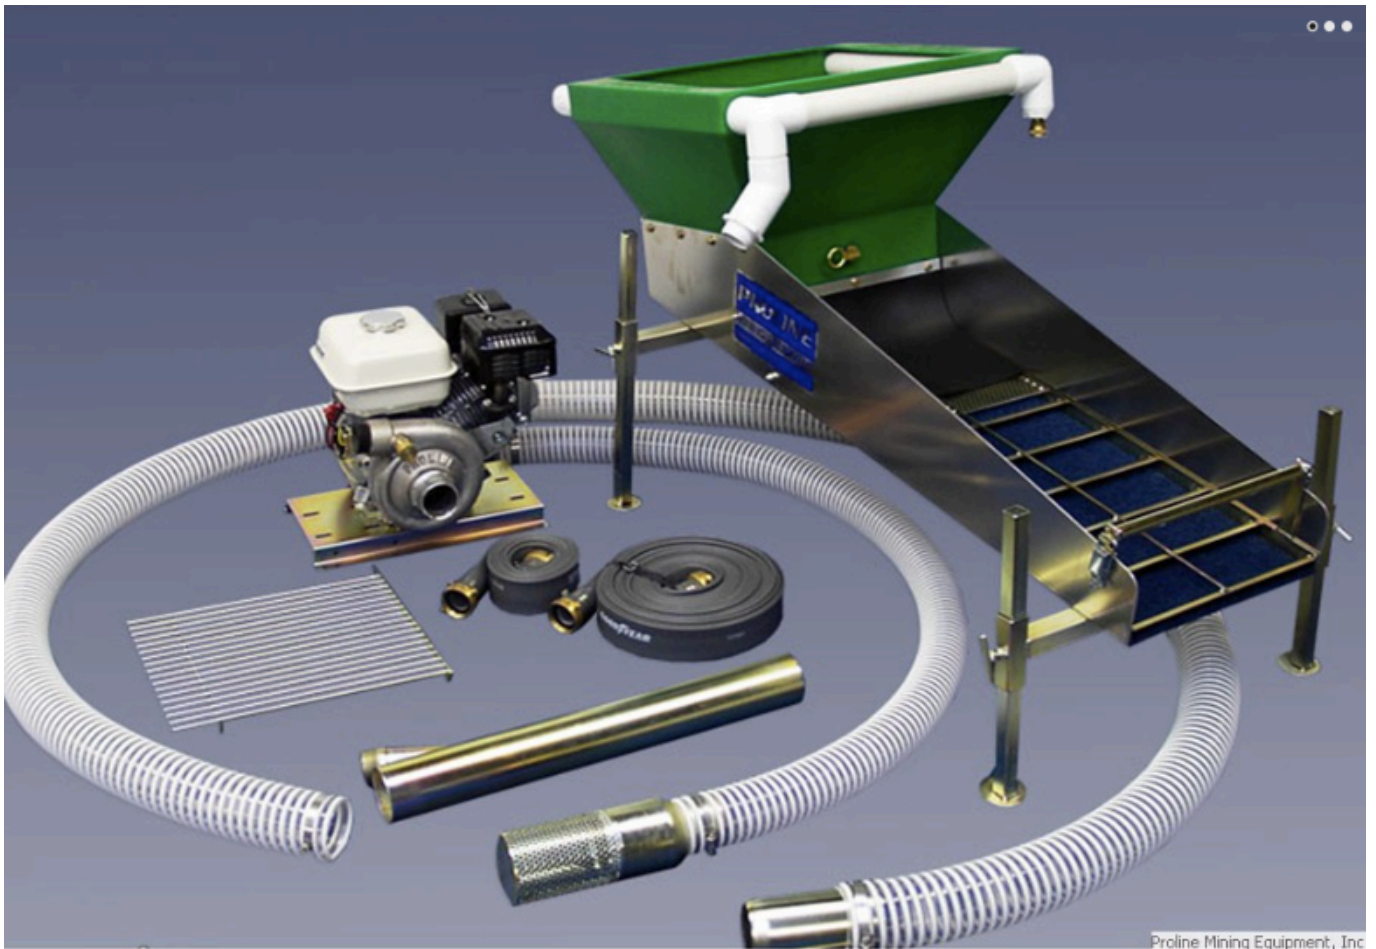

Stop by our retail store location for a discount!

Price: $160.00

Customer Service Is Our Top Priority!

**Proline 3 Inch Highbanker-Dredge With
GX160 And HP300 Pump (*Local Pickup
Only)**

THIS PRODUCT IS AVAILABLE FOR LOCAL PICKUP ONLY! For Exceptions, Please Call Us.

Of all the portable dual-purpose machines available today the Proline 3" combo is by far the most capable of putting in a full day's work. It is equipped with a large reinforced hopper for increased capacity.