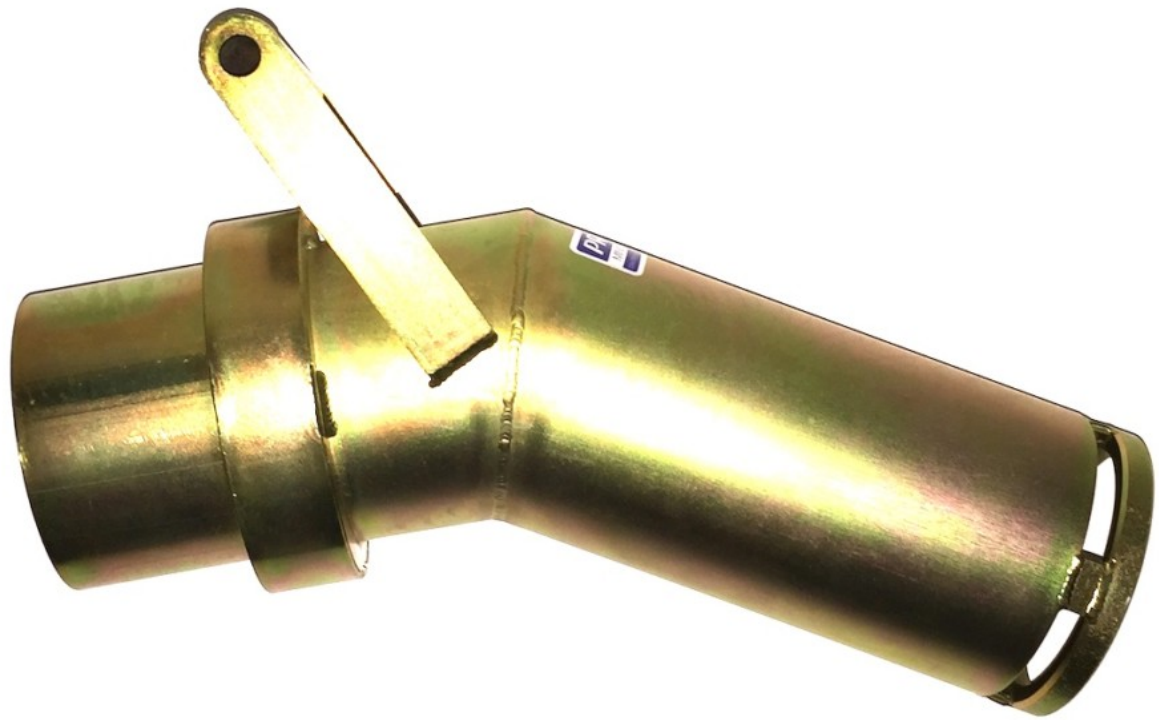

Stop by our retail store location for a discount!

Price: \$234.00

***Customer Service Is Our Top Priority!***

---

**[Proline 3 Panel Silicone Face Mask  
With Purge Valve](#)**

Silicone Mask w/Purge Valve

Adjustable to fit most adults

Nose purge valve

Three directional viewing area

Adjustable head band

Stop by our retail store location for a discount!

**Price:** \$79.00

***Customer Service Is Our Top Priority!***

---

**[Proline 4 Inch Dredge With GX200 And HP400 Pump With T-80 \(\\*Local Pickup Only\)](#)**

Proline Mining Equipment, Inc.

**THIS PRODUCT IS AVAILABLE FOR LOCAL PICKUP ONLY! For Exceptions, Please Call Us.**

The light weight, portability and affordability of Proline's 4" gold dredge makes it appealing to both the weekend prospector and the serious dredger alike. Small enough to slide into a pickup, light enough to be packed into remote areas, the 4" makes an excellent one man gold dredge.

**Price: \$6,135.00**

***Customer Service Is Our Top Priority!***

---

**[Proline 4 Inch Swivel Tip Dredge Nozzle](#)**

Proline 4 inch swivel tips set the standard for design and construction. The tip smoothly rotates 360 degrees and is equipped with a large handle.