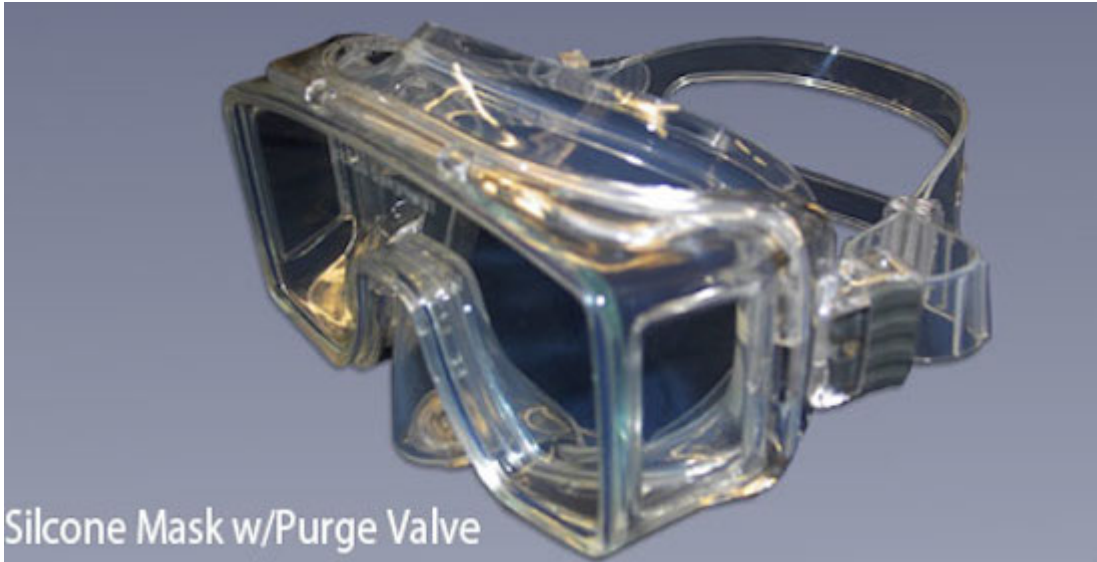

**Price:** \$53.00

***Customer Service Is Our Top Priority!***

---

**[Proline 3 Inch Swivel Tip Dredge Nozzle](#)**

Proline 3 inch swivel tips set the standard for design and construction. The tip smoothly rotates 360 degrees and is equipped with a large handle.

Stop by our retail store location for a discount!

Price: \$234.00

***Customer Service Is Our Top Priority!***

---

**[Proline 3 Panel Silicone Face Mask  
With Purge Valve](#)**

Silicone Mask w/Purge Valve

Adjustable to fit most adults