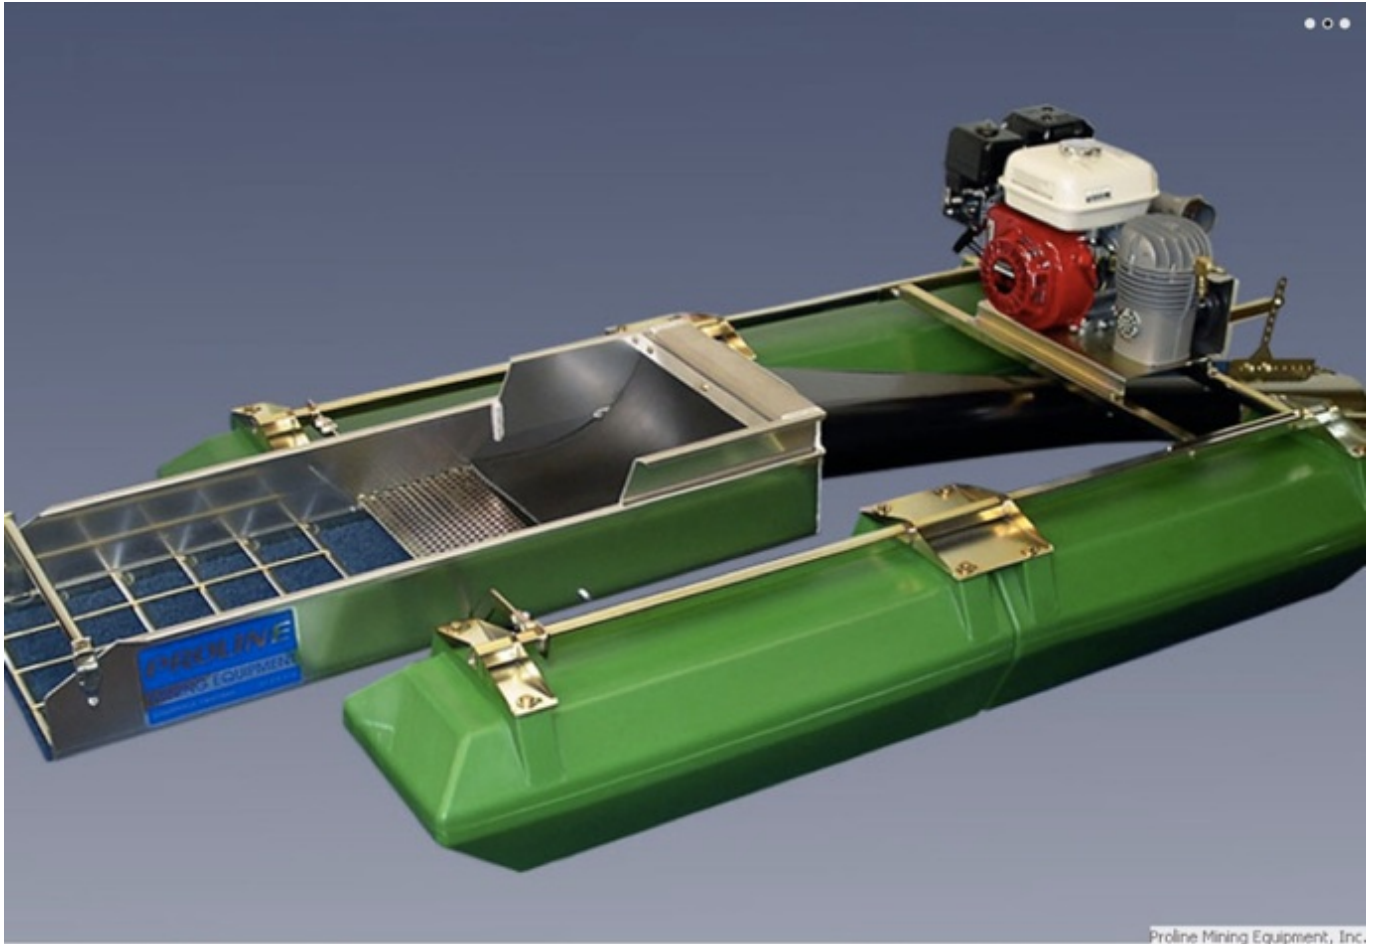

Stop by our retail store location for a discount!

Price: \$234.00

***Customer Service Is Our Top Priority!***

---

**[Proline 3 Panel Silicone Face Mask  
With Purge Valve](#)**

Silicone Mask w/Purge Valve

Adjustable to fit most adults

Nose purge valve

Three directional viewing area

Adjustable head band

Stop by our retail store location for a discount!

**Price:** \$79.00

***Customer Service Is Our Top Priority!***

---

**[Proline 4 Inch Dredge With GX200 And HP400 Pump With T-80 \(\\*Local Pickup Only\)](#)**