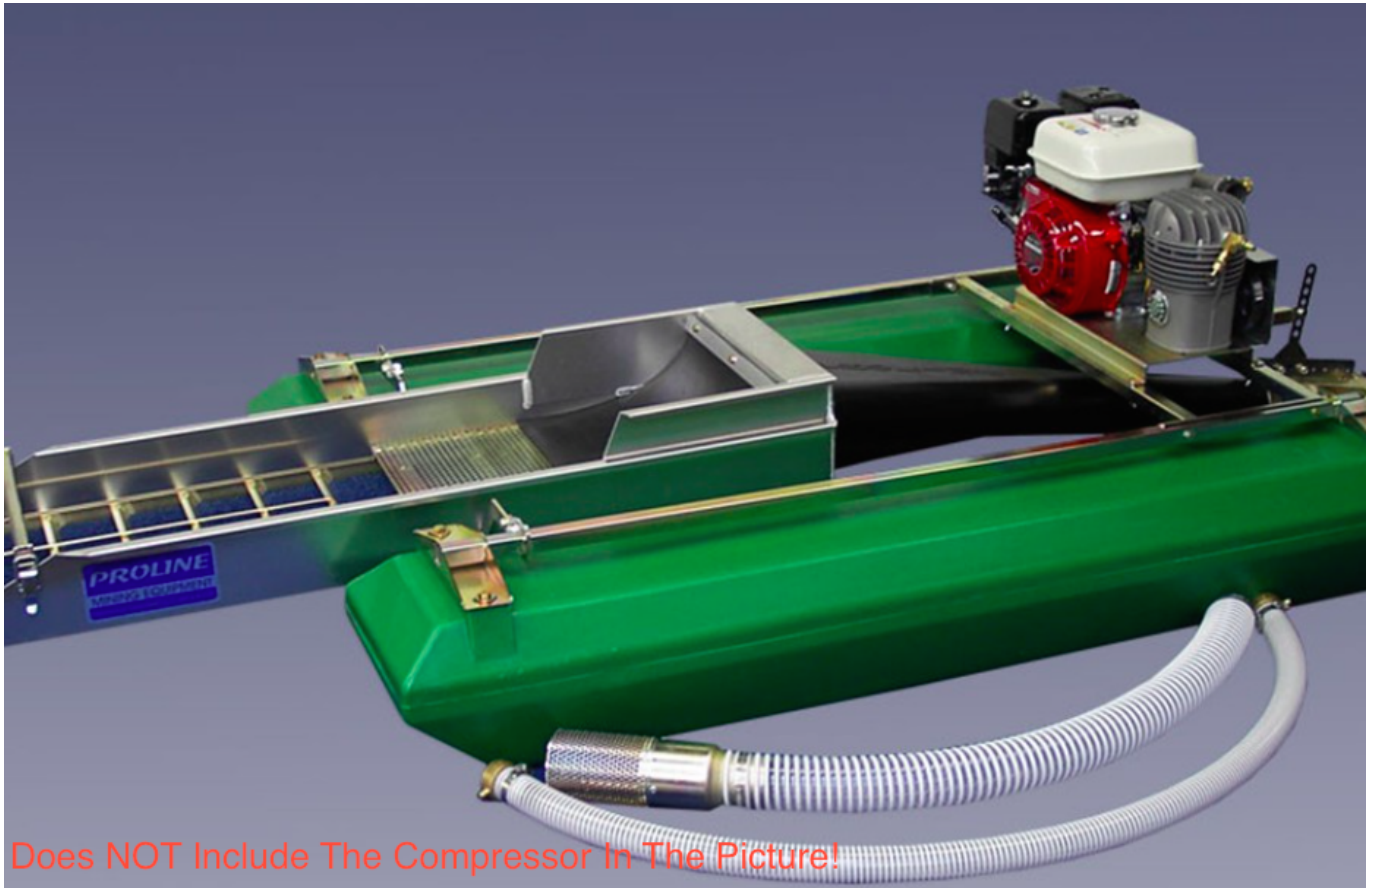

HP300 Pump (*Local Pickup Only)

Does NOT Include The Compressor In The Picture!

THIS PRODUCT IS AVAILABLE FOR LOCAL PICKUP ONLY! For Exceptions, Please Call Us.

Years Of Trouble-Free Service With Unmatched Performance

When Proline Mining originally designed the Proline 3" gold dredge, they set out to build a machine that they felt addressed most of the problems associated with this gold dredge size.

Price: $4,265.00

Customer Service Is Our Top Priority!

Proline 3 Inch Foot Valve