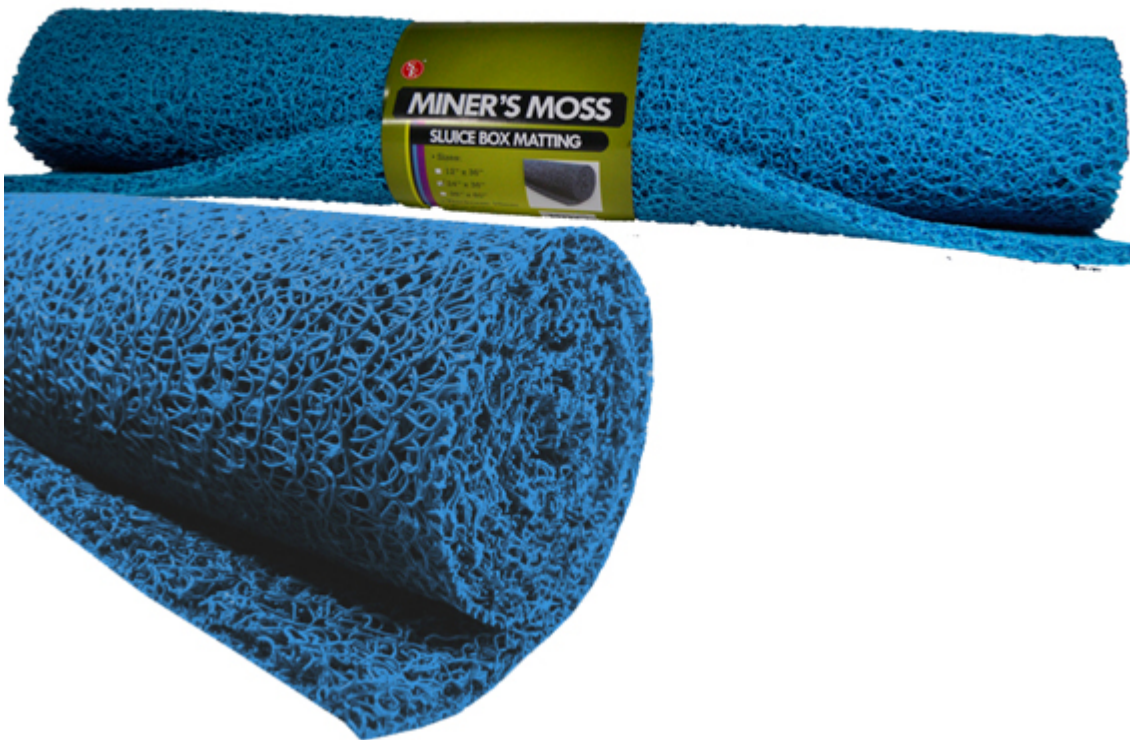

Sona Knee Pads

Save your knees and invest in some knee pads for making gold

mining more enjoyable.

Great for metal detecting, and gold mining.

Stop by our retail store location for a discount!

Price: \$18.00

**Customer Service Is Our Top
Priority!**

Sona Miners Moss 24 Inches X 36 Inches Blue

A great way to increase your fine gold recovery!

- 36" L X 24" W X 10mm

- 10mm Thickness
- Blue Color

Price: ~~\$60.00~~ Original price was: \$60.00. ~~\$30.00~~ Current price is: \$30.00.

Customer Service Is Our Top Priority!

Sona Miners Moss 36 Inches X 60 Inches Blue

A great way to increase your fine gold recovery!

- 60" L X 36" W X 10mm

- 10mm Thickness
- Blue Color

Price: ~~\$145.00~~ Original price was: \$145.00. ~~\$75.00~~ Current price is: \$75.00.

**Customer Service Is Our Top
Priority!**

Sona Mosquito Head Net

Great for giving you a piece of mind when in heavy bug county.

Also great for putting over foot valve to keep debris out of your pump and to be compliant for your Fish and Game water permit in Alaska.