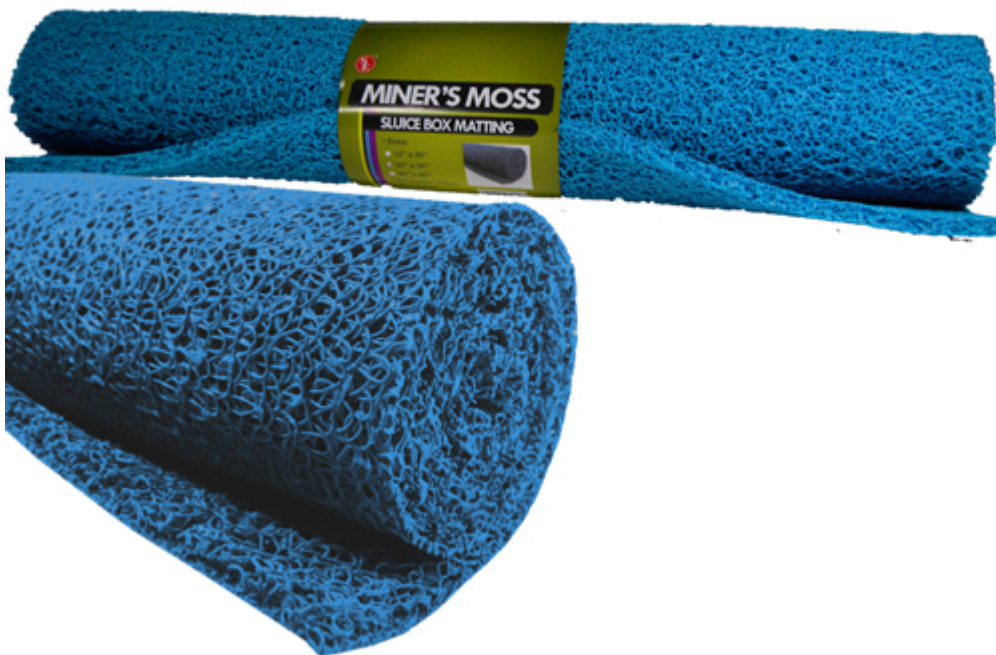

Sona Knee Pads

Save your knees and invest in some knee pads for making gold

mining more enjoyable.

Great for metal detecting, and gold mining.

Stop by our retail store location for a discount!

Price: \$18.00

**Customer Service Is Our Top
Priority!**

Sona Miners Moss 24 Inches X 36 Inches Blue

A great way to increase your fine gold recovery!

- 36" L X 24" W X 10mm

- 10mm Thickness
- Blue Color

Price: ~~\$60.00~~ Original price was: \$60.00. ~~\$30.00~~ Current price is: \$30.00.