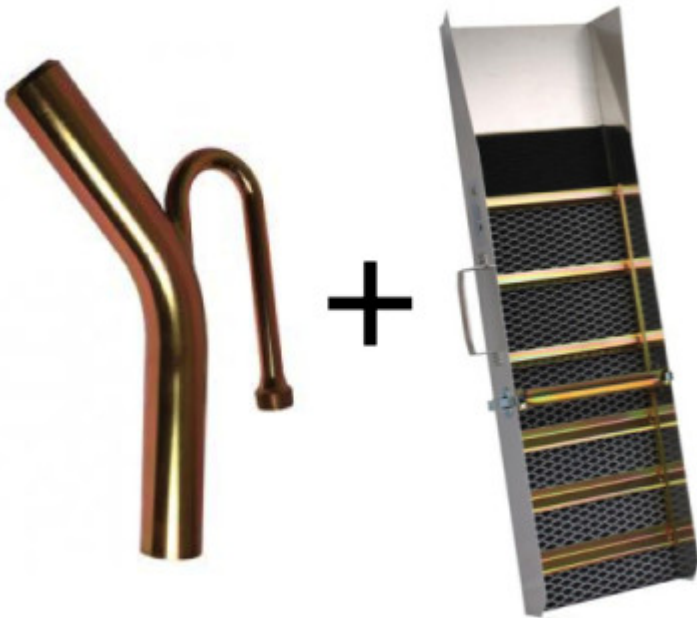

## Dredge Nozzle-Sluice Box Compatibility

Whether deciding how to build your own dredge or highbanker/dredge combo, or just refurbishing an old system, the compatibility information below is helpful. (These general recommendations are for standard hungarian riffle sluice boxes.)

1.5 inch, 2 inch, and occasionally 2.5 inch dredge nozzle: 10 inch wide sluice box

2.5 inch dredge nozzle: 10 – 12 inch wide sluice box

3 inch dredge nozzle: 12 – 14 inch wide sluice box

4 inch dredge nozzle: 16 inch wide sluice box

5 inch dredge nozzle: 20 inch wide sluice box

6 inch dredge nozzle: 22 – 24 inch wide sluice box

***Customer Service Is Our Top Priority!***