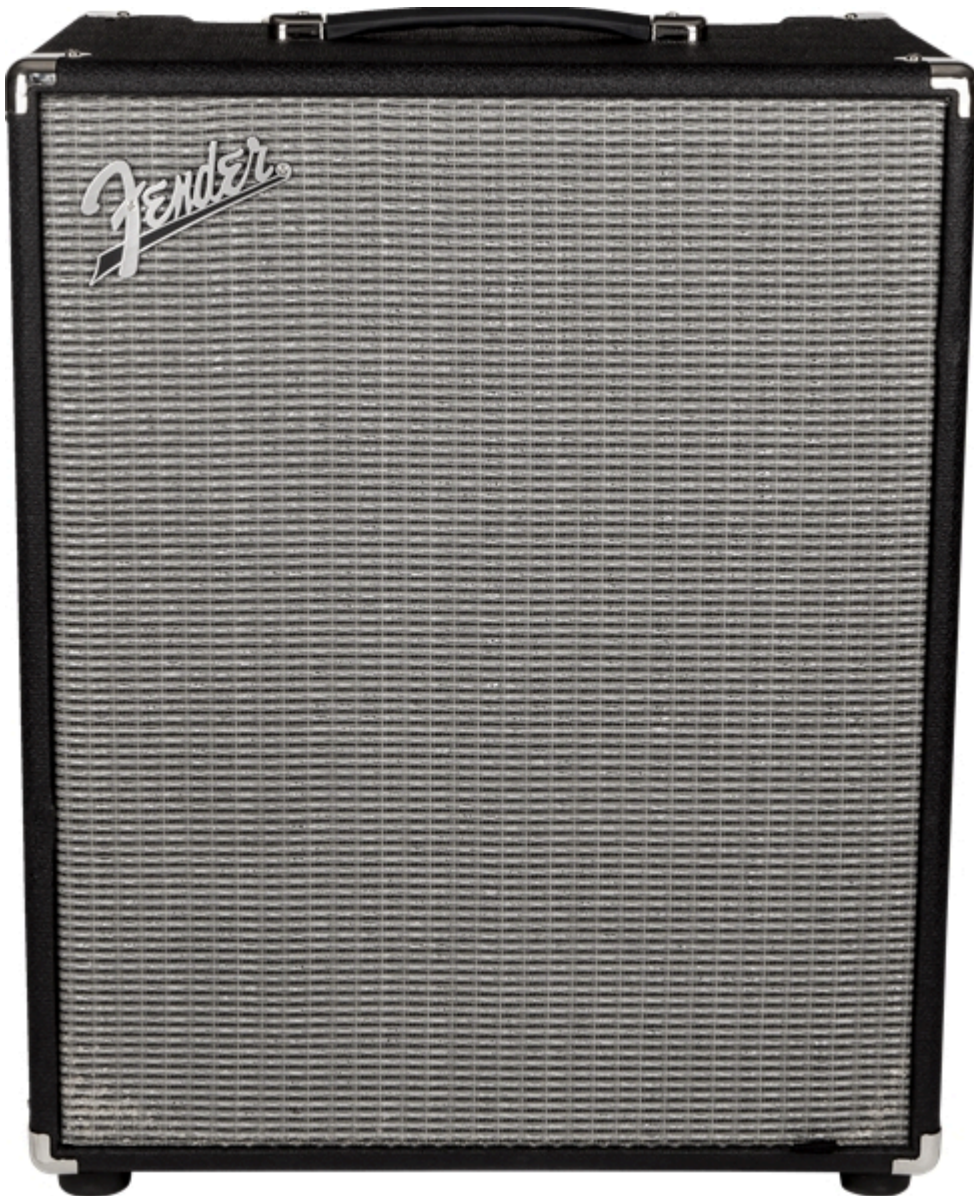

**Customer Service Is Our Top
Priority!**

**Fender Rumble 500 v3 Bass
Combo Amp**