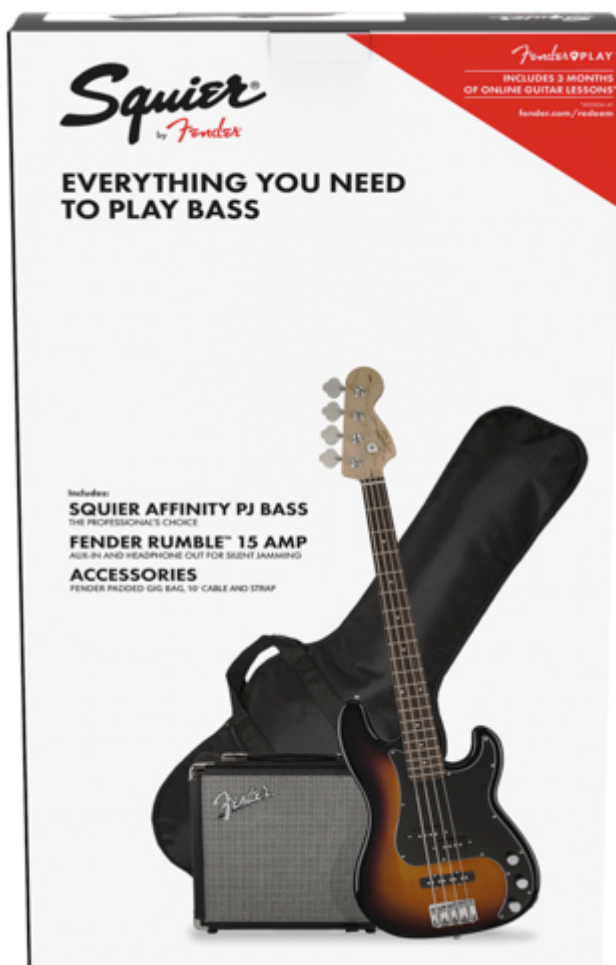

Price: $429.99

Customer Service Is Our Top Priority!

Fender Squier Affinity PJ Bass Pack Brown Sunburst With Rumble 15 And Gigbag