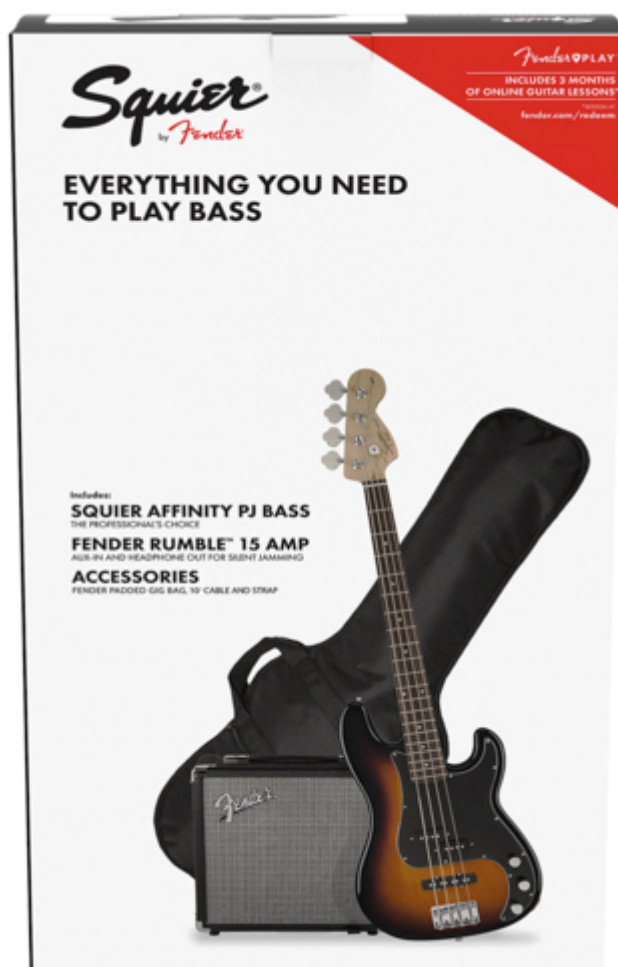

Price: $429.99

Customer Service Is Our Top
Priority!

Fender Squier Affinity PJ Bass Pack Brown Sunburst With Rumble 15 And Gigbag