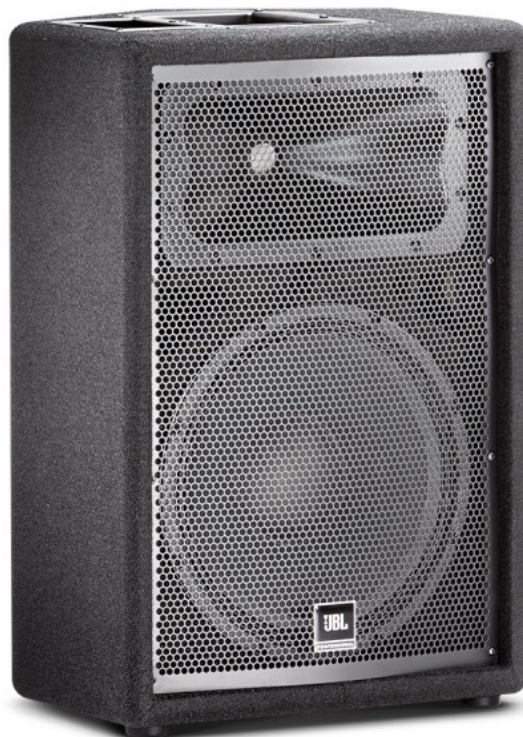

Patented Slip Stream™ low-frequency port for superior bass performance at all playback levels

Dual integrated, custom Class-D amplifiers provide 82 watts of power for high output and dynamic range

New Boundary EQ settings compensate for low frequency variants introduced by the environment

Price: \$499.00

Customer Service Is Our Top Priority!

JBL E0N615 Powered Loudspeaker

More than just another great JBL sound system, the new EON600 is a true step forward in technology developed specifically to deliver the best sound possible regardless of its application. Completely rethinking how truly good an affordable self-contained, portable PA system can be, JBL engineers purposely designed and built the EON600 from the ground up featuring JBL's advanced waveguide technology, JBL designed and manufactured transducers, and convenient, wireless remote control of its onboard DSP EQ parameters via Bluetooth. This total redesign of the EON platform leverages the latest technologies in cabinet materials, acoustic science, transducer design and user friendliness that delivers the extraordinary quality of a high-end studio monitor in a fully professional, highly flexible, easy to use, portable system for today's working musicians and sound providers.

Price: \$555.00

Customer Service Is Our Top Priority!

**JBL JRX 212 12 Inch Passive
Loudspeaker**

12 in. Two-Way Stage Monitor Loudspeaker System
The JRX212 is a portable, twelve-inch, two-way speaker system designed specifically for live performance stage monitoring applications and tripod mounting applications.