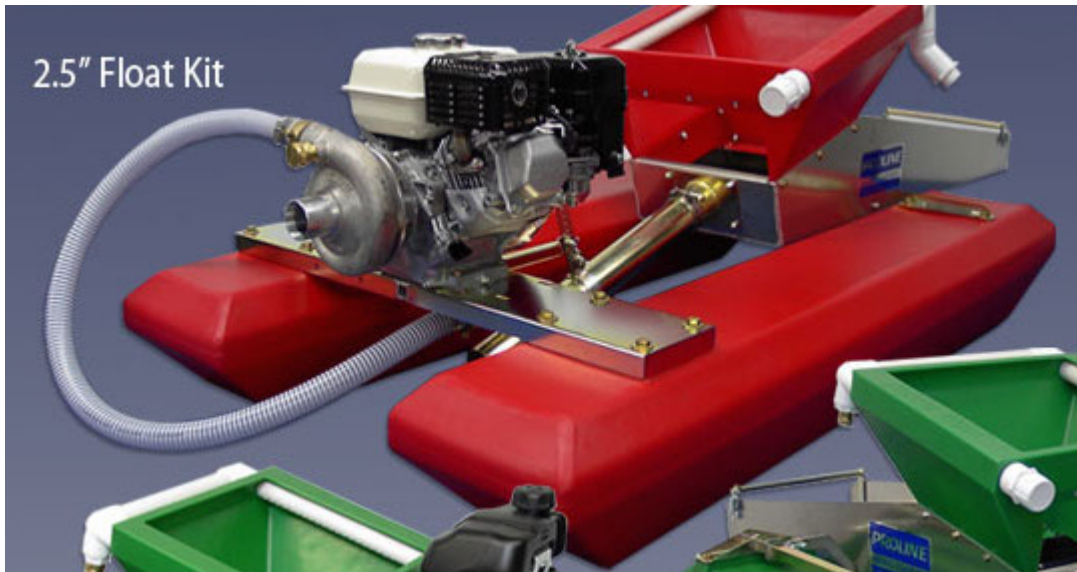

# Proline 2.5 Inch Combo Float Kit (\*Local Pickup Only)

A Proline float kits allow you to work in deeper water with the advantages of a conventional dredge. This is Proline's floatation kit that is available for the 2.5" dredge/highbanker combo.