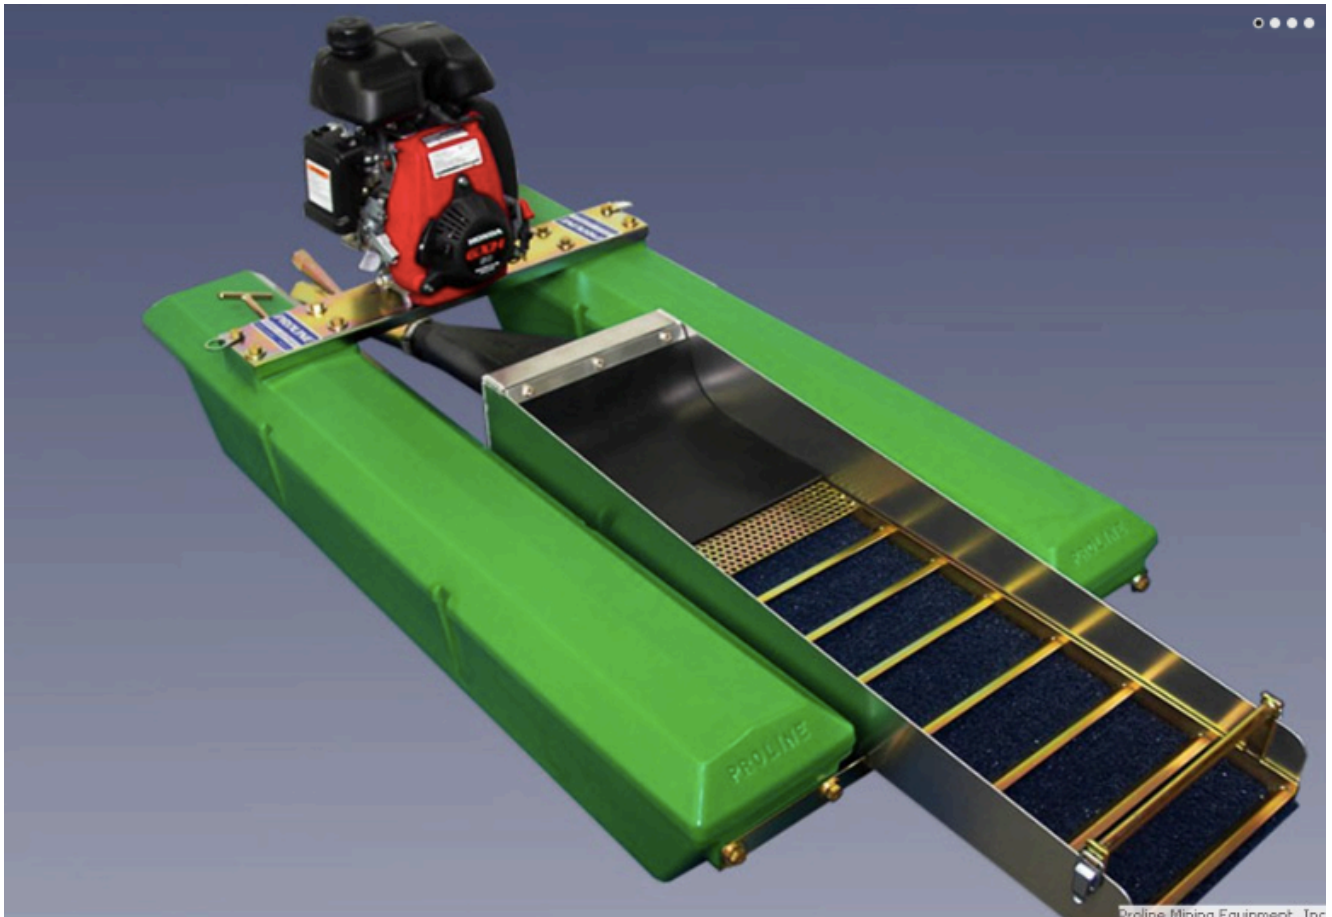

Proline 2 Inch Dredge With GXH50 And HP100 Pump (*Local Pickup Only)

THIS PRODUCT IS AVAILABLE FOR LOCAL PICKUP ONLY! For Exceptions, Please Call Us.

The Proline 2" gold dredge has seen many improvements, resulting in a smaller and more portable unit, with increased power and features normally found only on larger dredges. It is powered by our Honda GXH50/HP100 pump package, which produces well over 100 gallons per minute, with twice the pressure of our previous pumps.

Price: \$2,744.00

**Customer Service Is Our Top
Priority!**