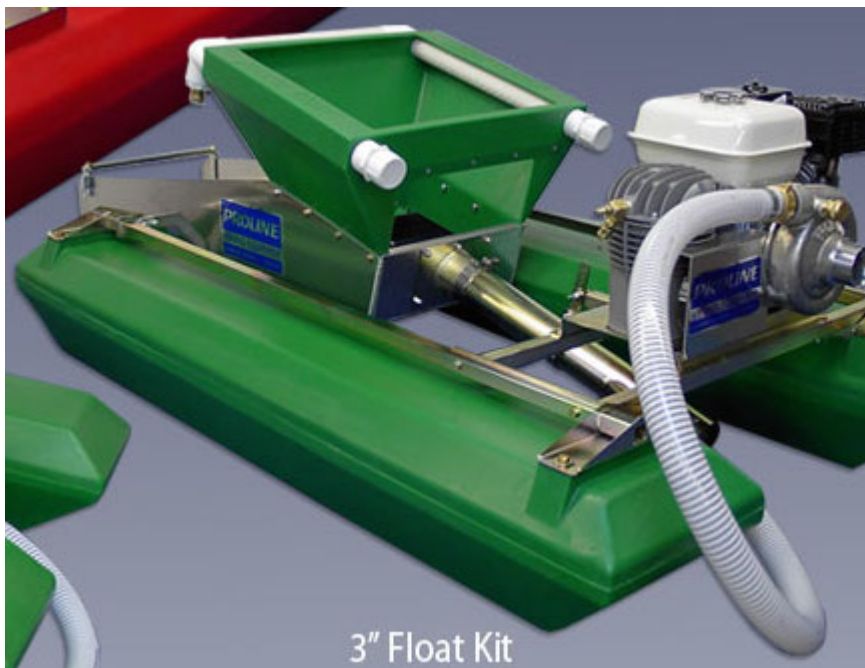

# Proline 3 Inch Combo Float Kit (\*Local Pickup Only)

A Proline float kits allow you to work in deeper water with the advantages of a conventional dredge. This is Proline's floatation kit that is available for the 3" dredge/highbanker combo.