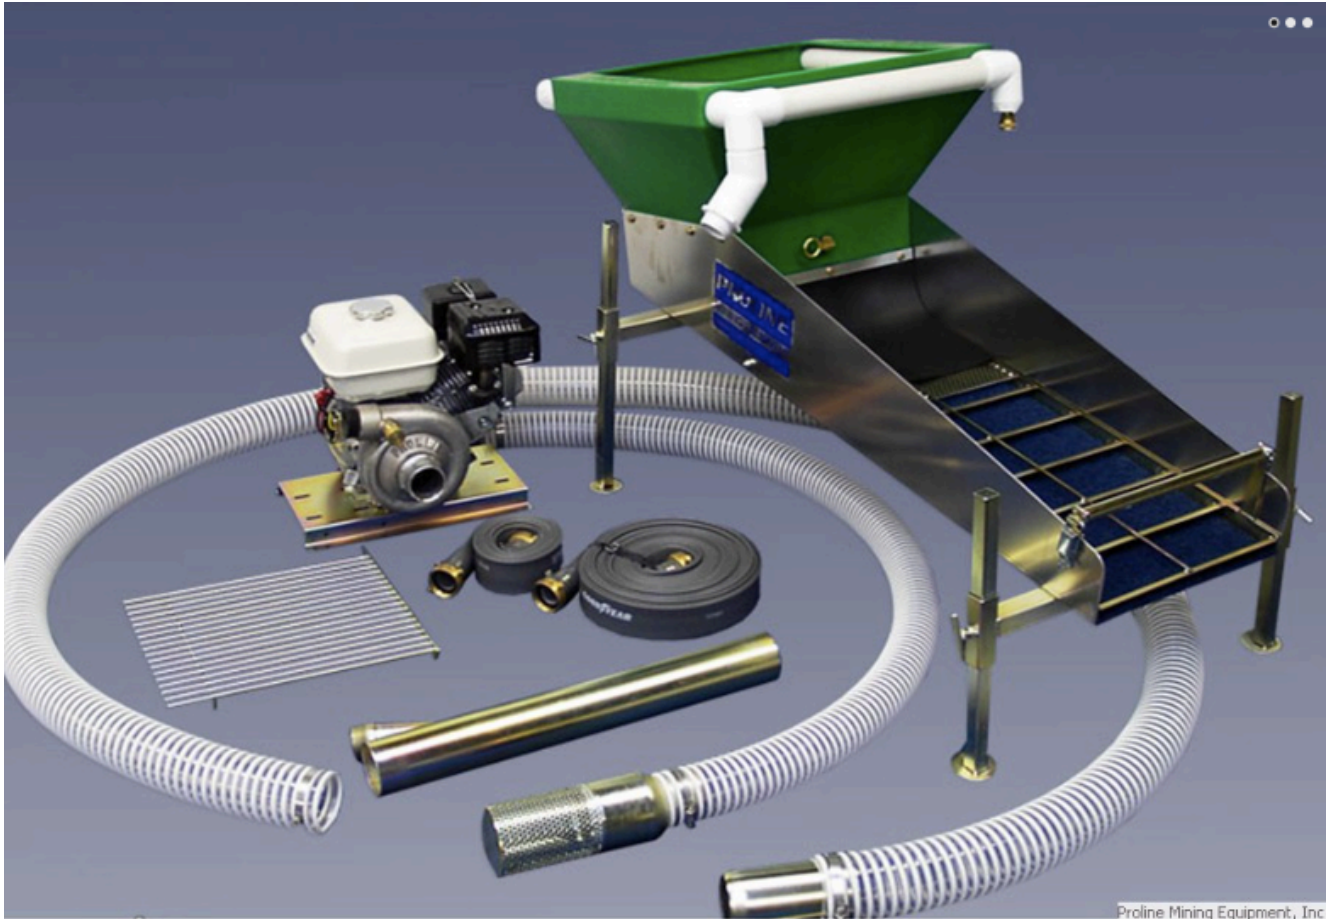

# Proline 3 Inch Highbanker-Dredge With GX160 And HP3000 Pump (\*Local Pickup Only)

**THIS PRODUCT IS AVAILABLE FOR LOCAL PICKUP ONLY!  
For Exceptions, Please Call Us.**

Of all the portable dual-purpose machines available today the Proline 3" combo is by far the most capable of putting in a full day's work. It is equipped with a large reinforced hopper for increased capacity.