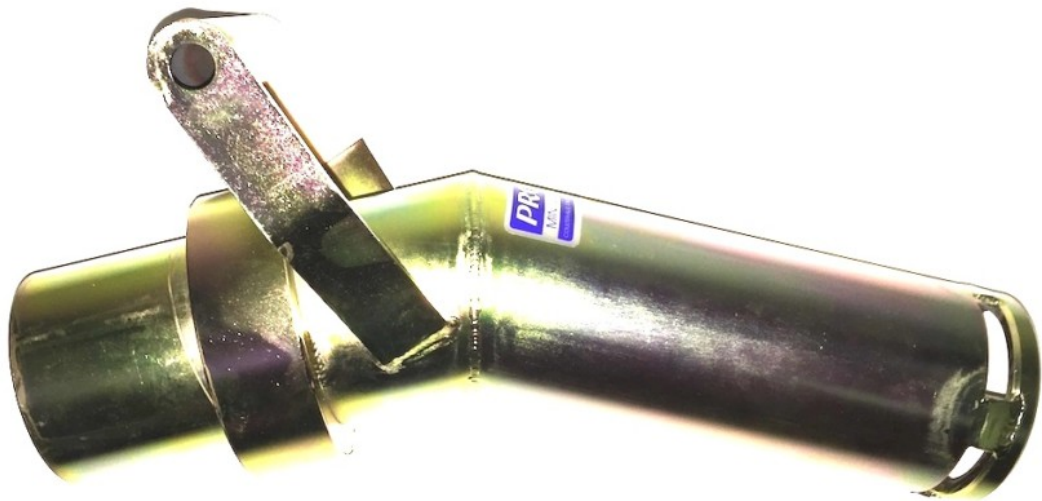

# Proline 3 Inch Swivel Tip Dredge Nozzle

Proline 3 inch swivel tips set the standard for design and construction. The tip smoothly rotates 360 degrees and is equipped with a large handle.

Stop by our retail store location for a discount!