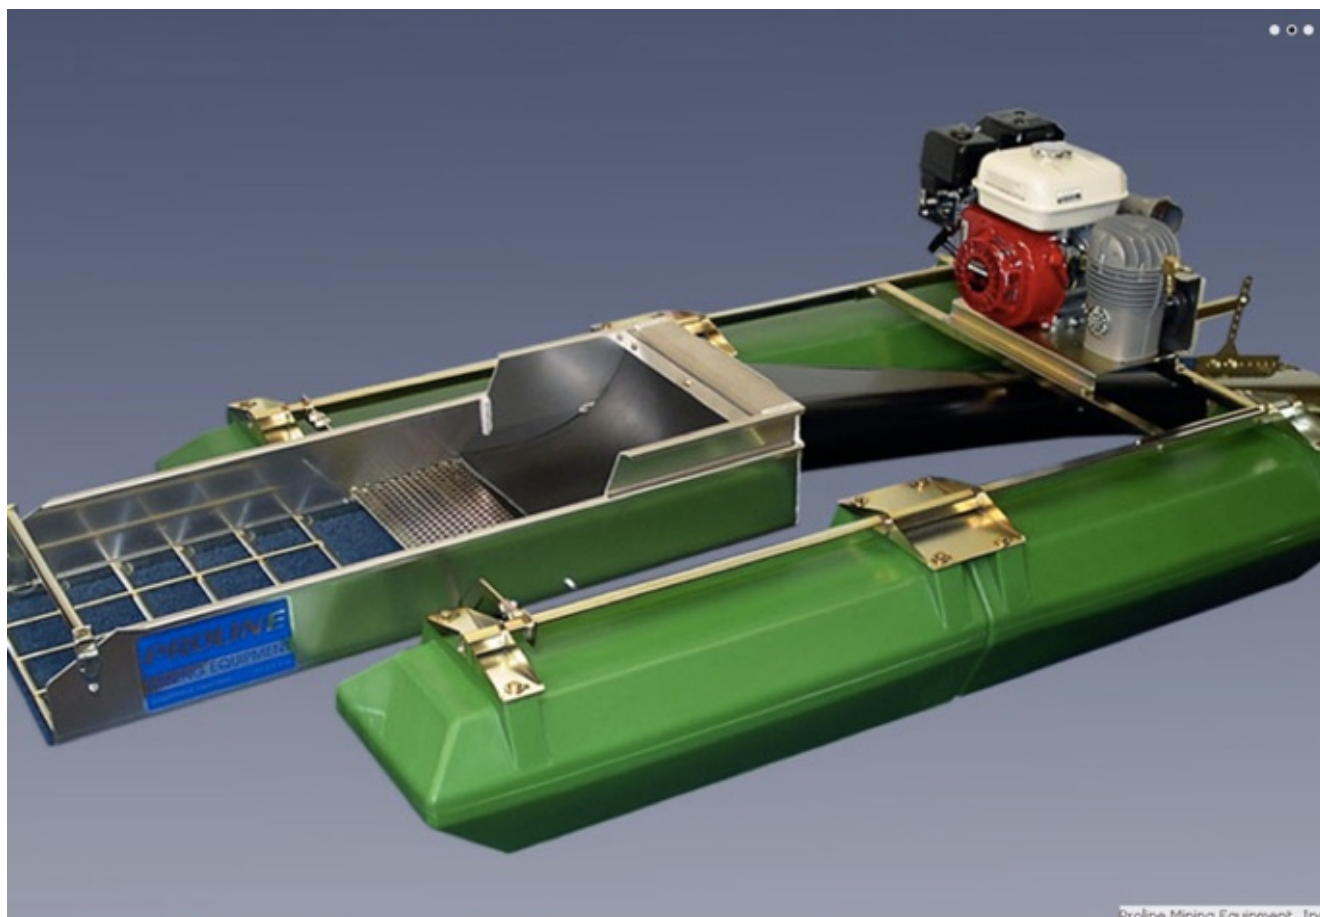

Proline 4 Inch Dredge With GX200 And HP400 Pump With T-80 (*Local Pickup Only)

Proline Mining Equipment, Inc.

**THIS PRODUCT IS AVAILABLE FOR LOCAL PICKUP ONLY!
For Exceptions, Please Call Us.**

The light weight, portability and affordability of Proline's 4" gold dredge makes it appealing to both the weekend prospector and the serious dredger alike. Small enough to slide into a pickup, light enough to be packed into remote areas, the 4" makes an excellent one man gold dredge.