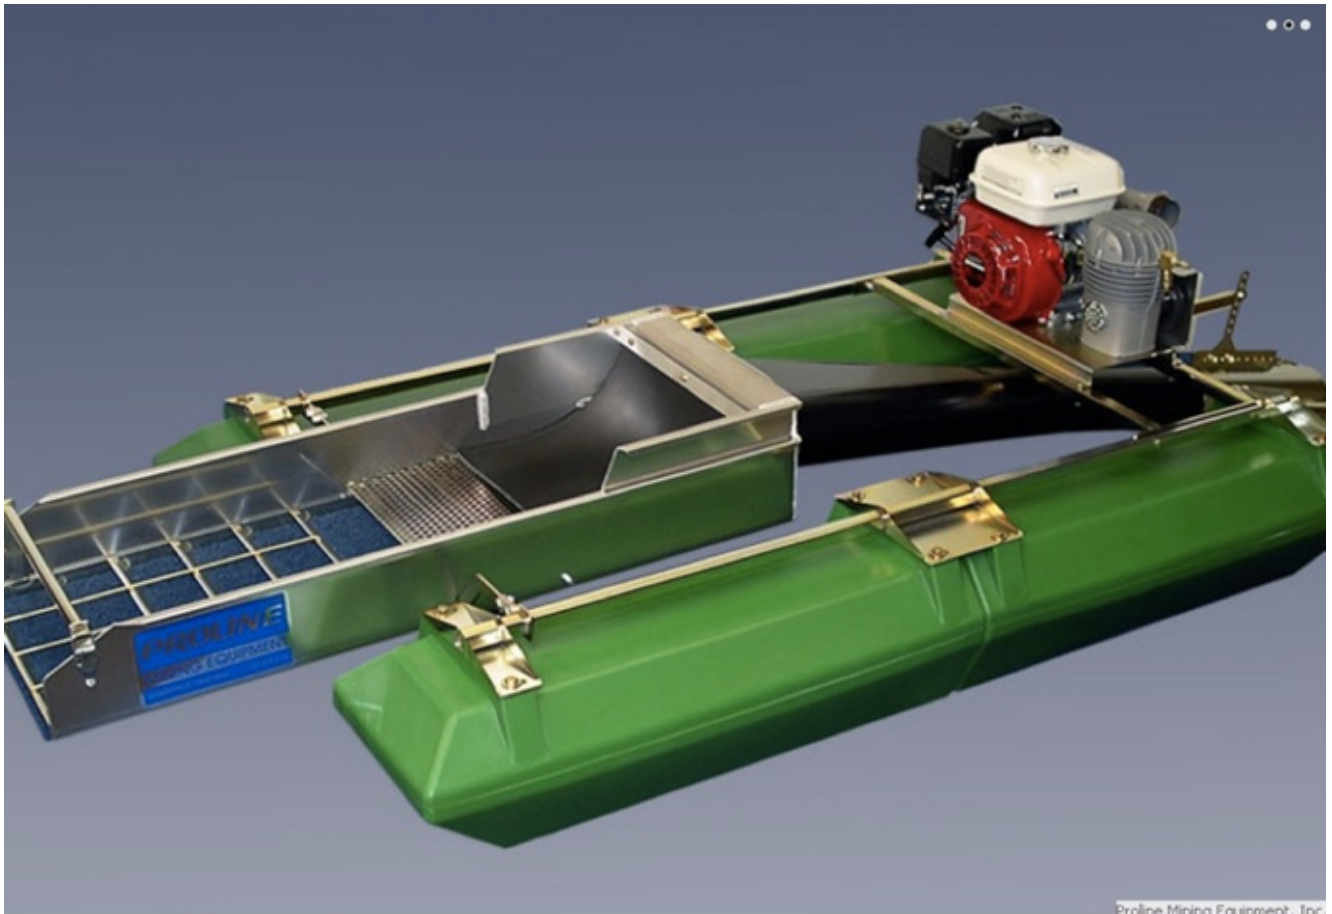

# Proline 4 Inch Dredge With GX200 And HP400 Pump With T-80 (\*Local Pickup Only)

Proline Mining Equipment, Inc.

**THIS PRODUCT IS AVAILABLE FOR LOCAL PICKUP ONLY!  
For Exceptions, Please Call Us.**

The light weight, portability and affordability of Proline's 4" gold dredge makes it appealing to both the weekend prospector and the serious dredger alike. Small enough to slide into a pickup, light enough to be packed into remote areas, the 4" makes an excellent one man gold dredge.