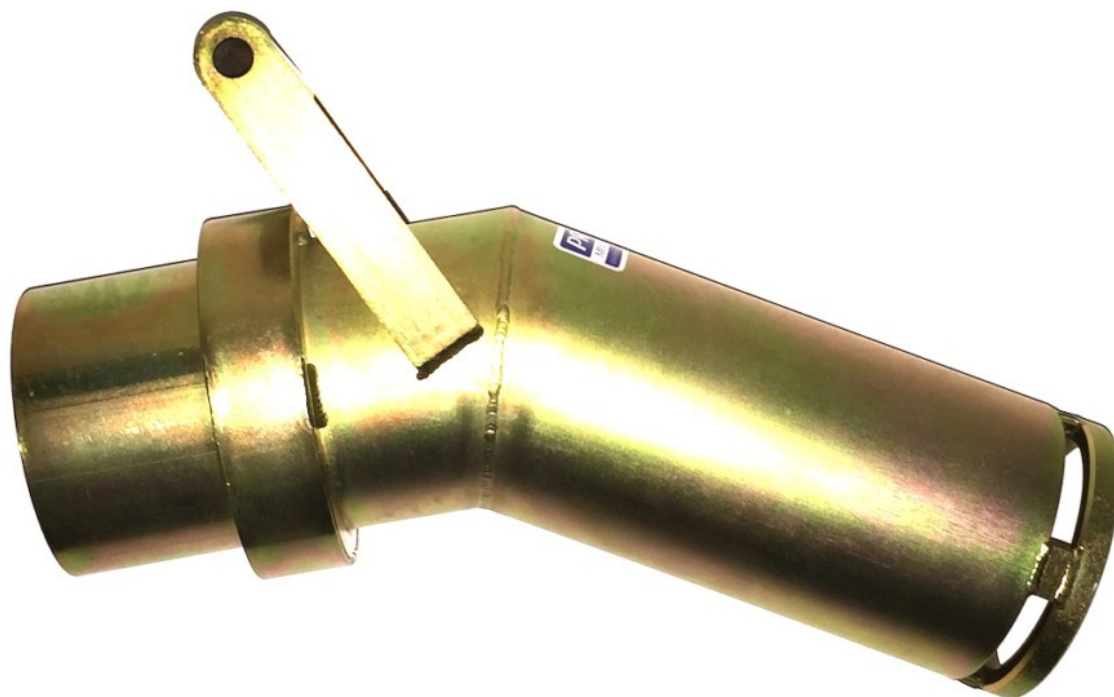

Proline 4 Inch Swivel Tip Dredge Nozzle

Proline 4 inch swivel tips set the standard for design and construction. The tip smoothly rotates 360 degrees and is equipped with a large handle.

Stop by our retail store location for a discount!