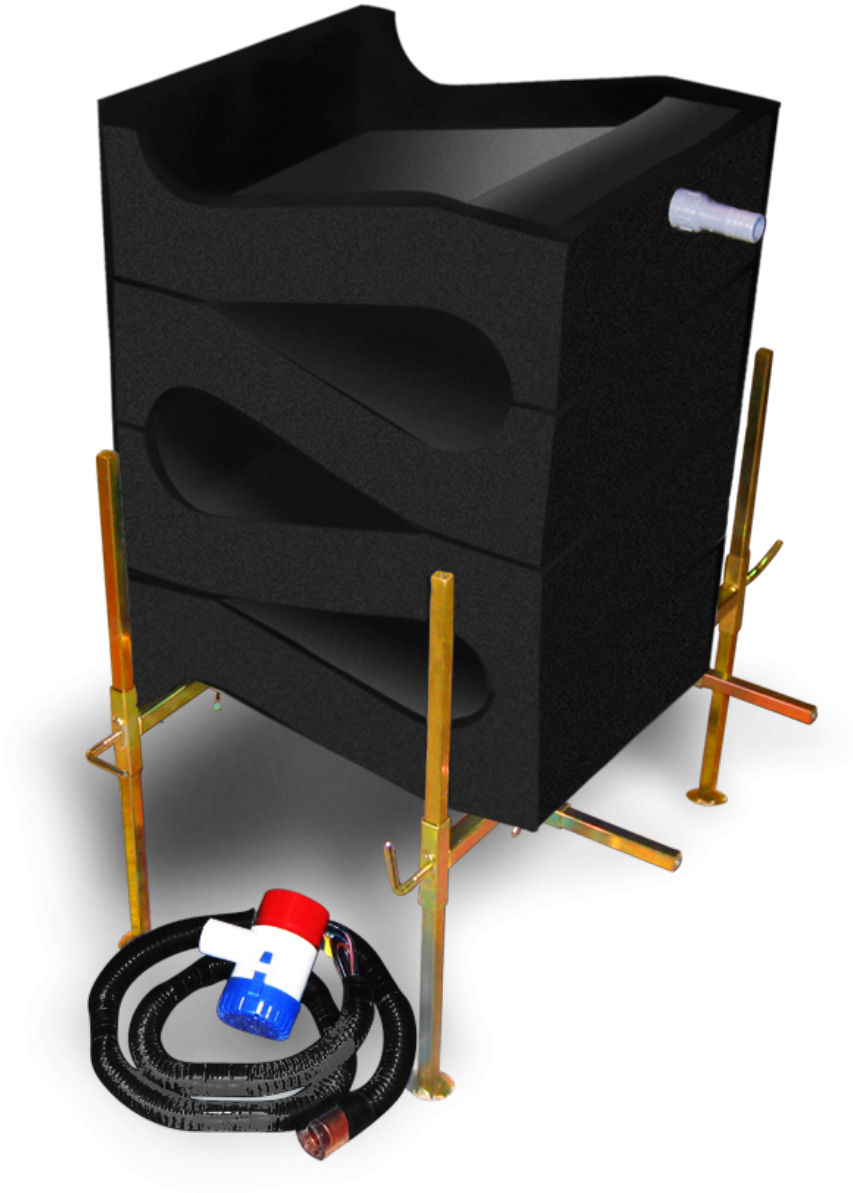

Gold Cube 4 Stack Deluxe Sluice (*Local Pickup Only)

THIS PRODUCT IS AVAILABLE FOR LOCAL PICKUP ONLY! For Exceptions, Please Call Us.

Include:
One Slick Plate
Three Separator Trays
Stand

Pump

Hose

Hose Adapters