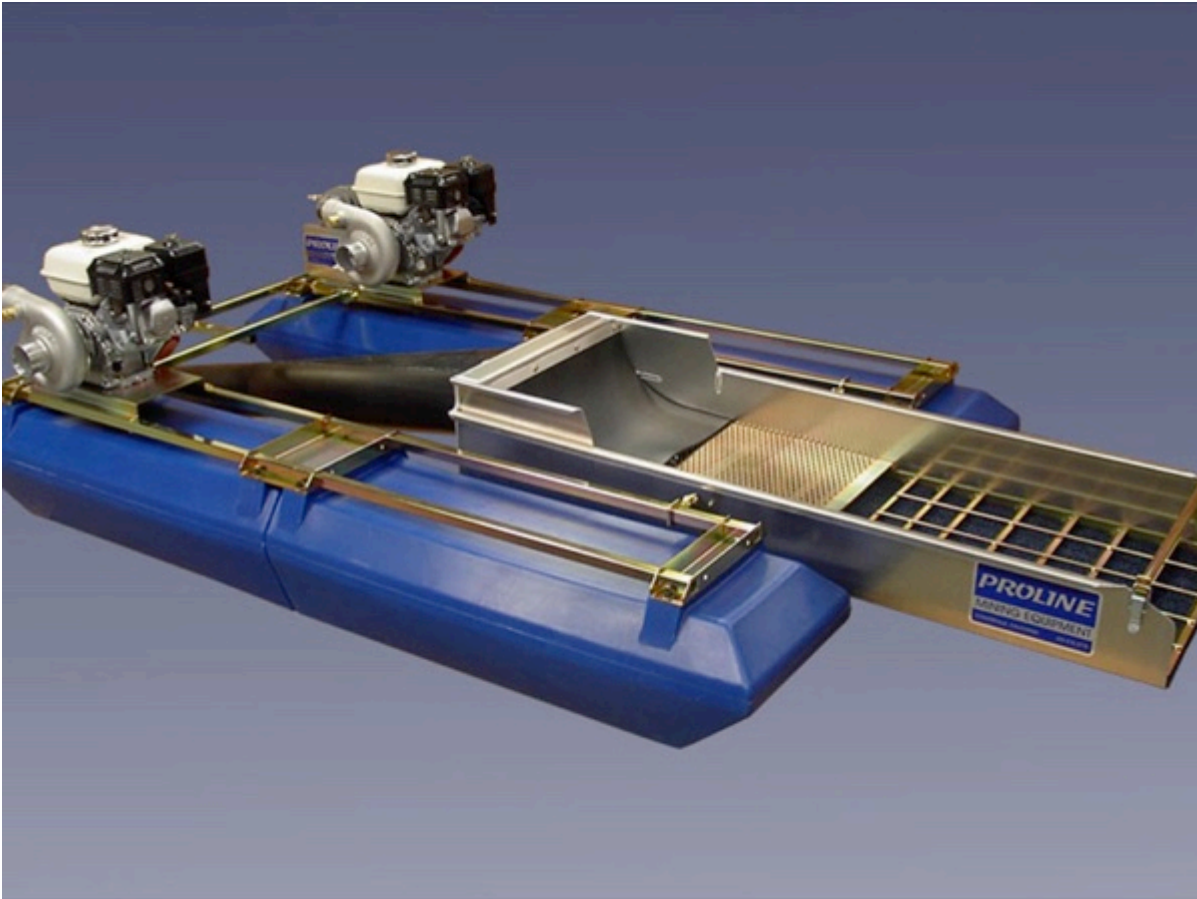

# Proline 5 Inch Dredge With Twin GX200 And HP400 Pumps (\*Local Pickup Only)

**THIS PRODUCT IS AVAILABLE FOR LOCAL PICKUP ONLY!  
For Exceptions, Please Call Us.**

The 5" size always has been popular with dredgers who were looking for the perfect balance of portability with higher productivity. Smaller gold dredges simply can't process as much gravel and the larger dredges require more effort to get into those more remote areas where the richer gold deposits are. This is why the 5" gold dredge size is normally the smallest dredge chosen by the serious prospectors and professional dredgers.