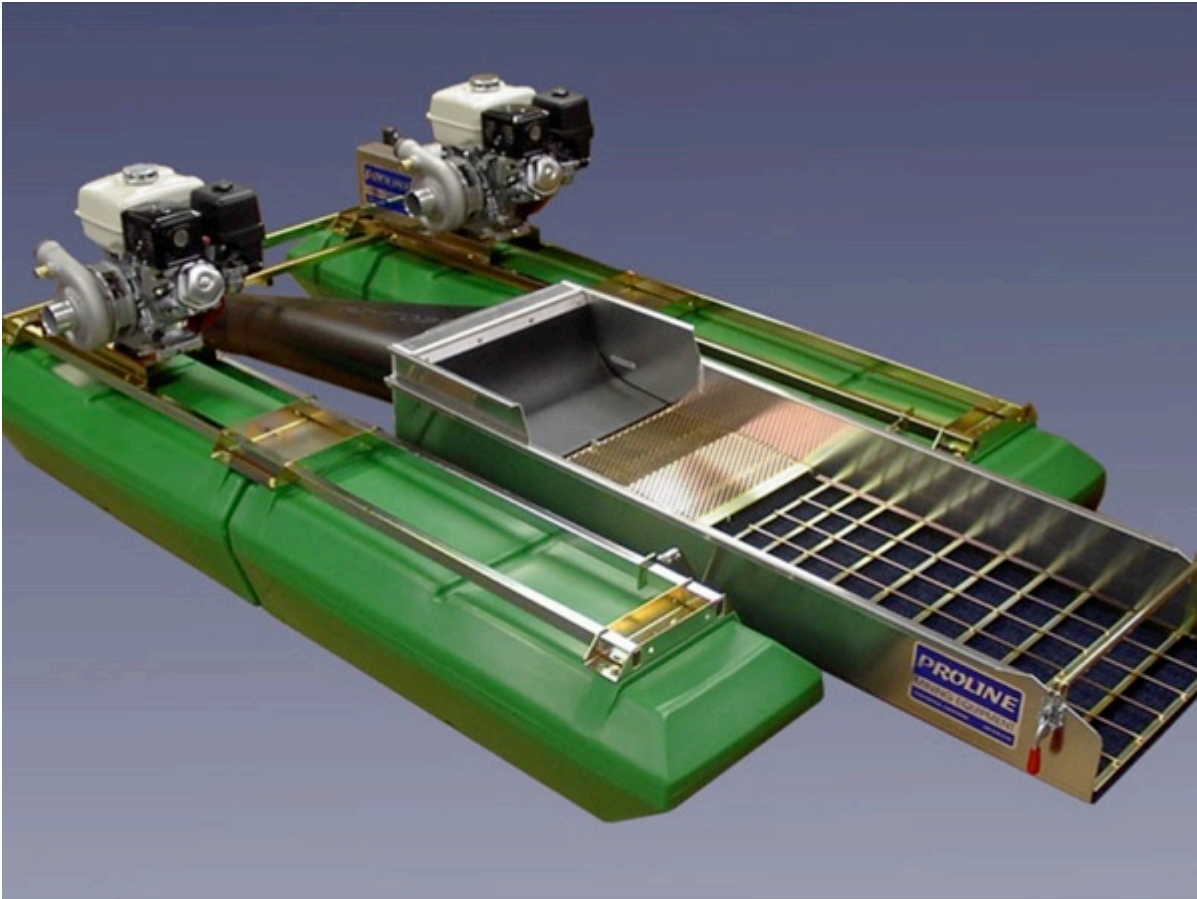

# Proline 6 Inch Dredge With Twin GX270 And HP500 Pumps (\*Local Pickup Only)

**THIS PRODUCT IS AVAILABLE FOR LOCAL PICKUP ONLY!  
For Exceptions, Please Call Us.**

The Proline 6" gold dredge is one of our personal favorites. It is relatively lightweight and can be transported and assembled with little more effort than that required for a 5" dredge, yet, it is capable of processing several times more material than those smaller dredges. The 6" gold dredge is ideally suited for use as an exploration and sampling unit for larger mining projects and is also capable of being the primary source of gold recovery in smaller operations. In our opinion, the 6" is the largest gold dredge that can be effectively operated by one man, however, a two-man team would

allow the gold dredge to be used to its fullest potential.

**Price:** \$14,960.00

**Customer Service Is Our Top  
Priority!**