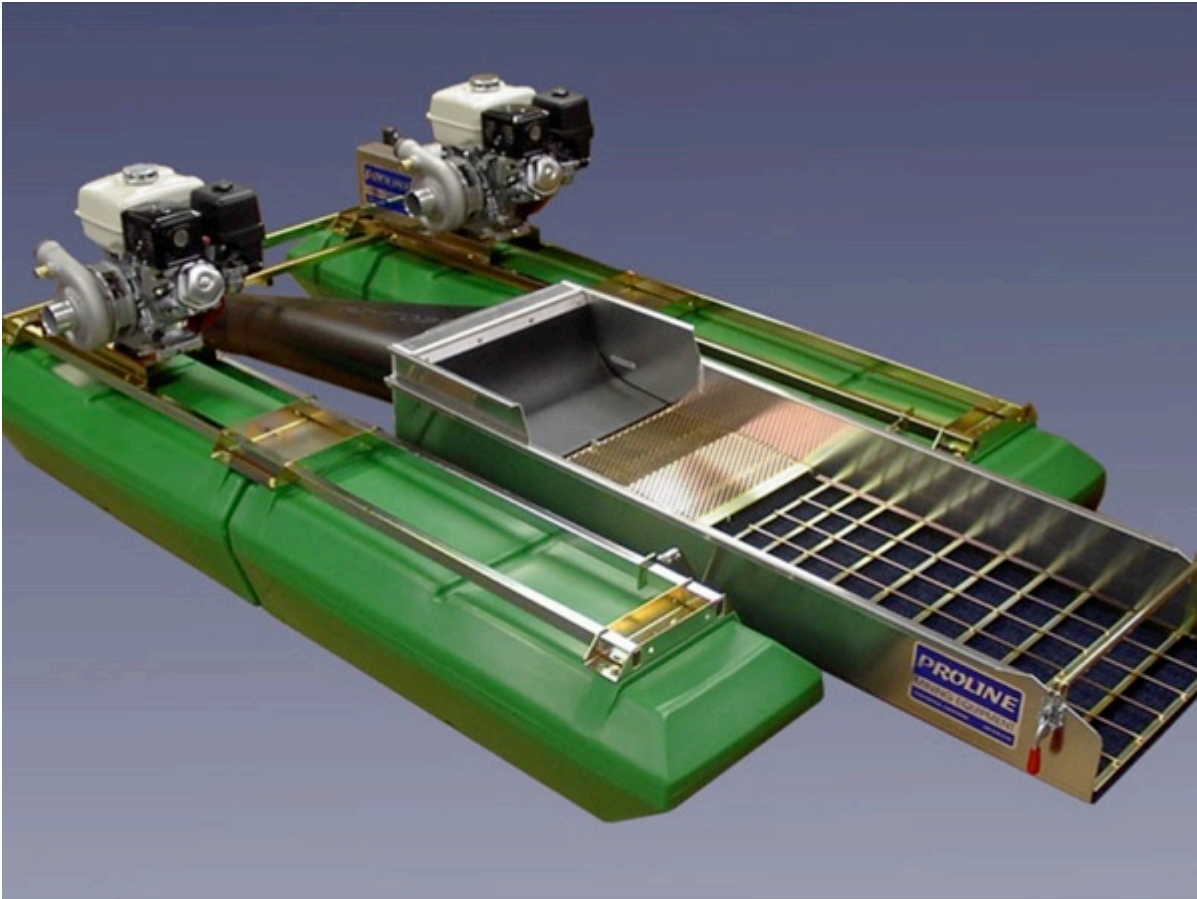

Proline 6 Inch Dredge With Twin GX270 And HP500 Pumps (*Local Pickup Only)

**THIS PRODUCT IS AVAILABLE FOR LOCAL PICKUP ONLY!
For Exceptions, Please Call Us.**

The Proline 6" gold dredge is one of our personal favorites. It is relatively lightweight and can be transported and assembled with little more effort than that required for a 5" dredge, yet, it is capable of processing several times more material than those smaller dredges. The 6" gold dredge is ideally suited for use as an exploration and sampling unit for larger mining projects and is also capable of being the primary source of gold recovery in smaller operations. In our opinion, the 6" is the largest gold dredge that can be effectively operated by one man, however, a two-man team would

allow the gold dredge to be used to its fullest potential.

Price: \$14,960.00

**Customer Service Is Our Top
Priority!**