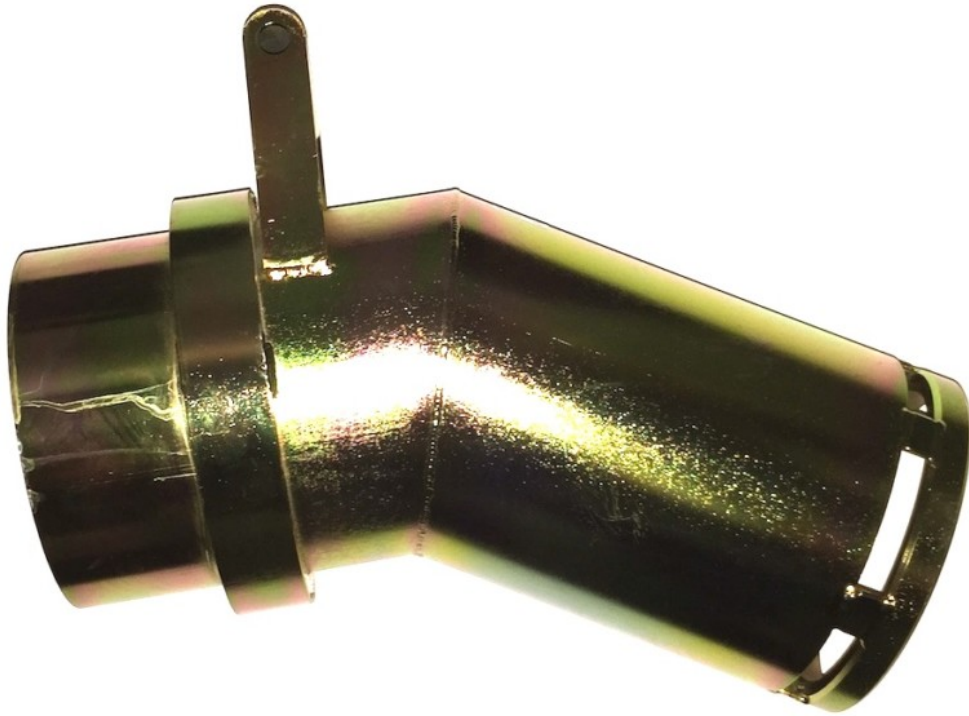

Proline 6 Inch Swivel Tip Dredge Nozzle

Proline 6 inch swivel tips set the standard for design and construction. The tip smoothly rotates 360 degrees and is equipped with a large handle.

Stop by our retail store location for a discount!