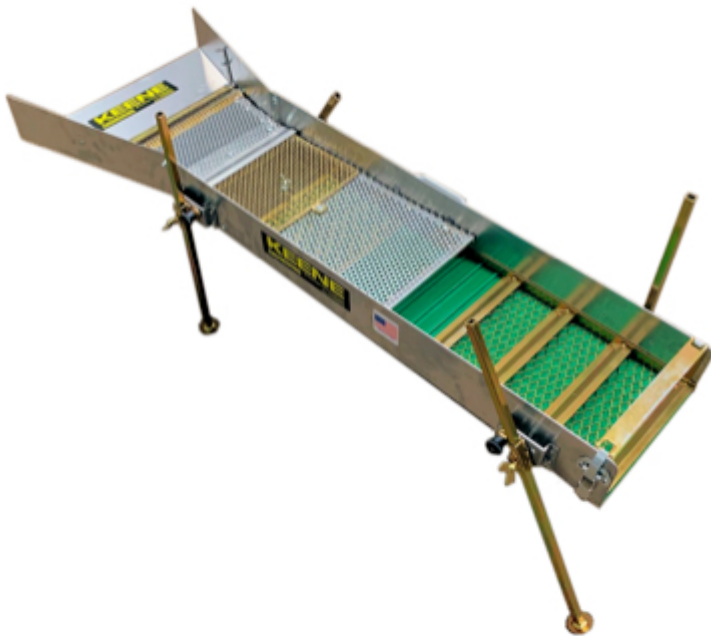

# Keene A52S Super Sluice Box

This sluice box takes the standard in the industry for decades, the A52 and adds on all the features to super charge it.

The A52S can be expanded into a highbanker/dredge system if you want to increase production and get more gold.