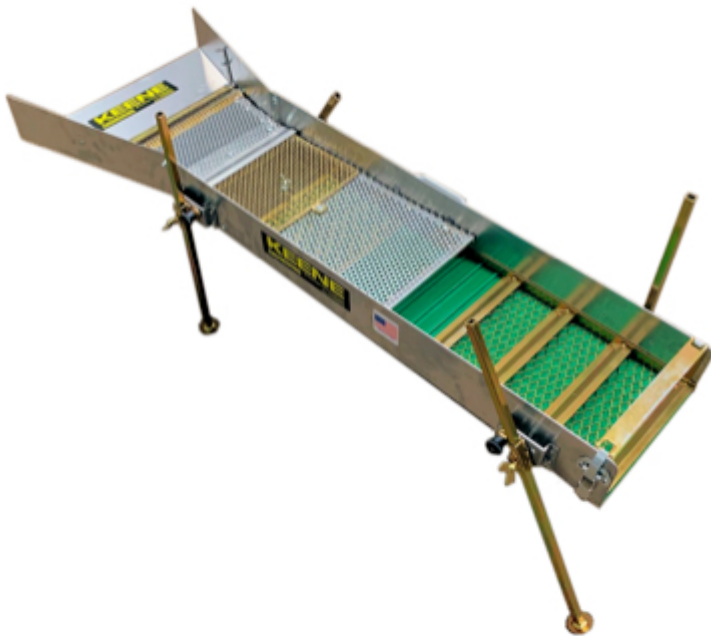

Keene A52S Super Sluice Box

This sluice box takes the standard in the industry for decades, the A52 and adds on all the features to super charge it.

The A52S can be expanded into a highbanker/dredge system if you want to increase production and get more gold.