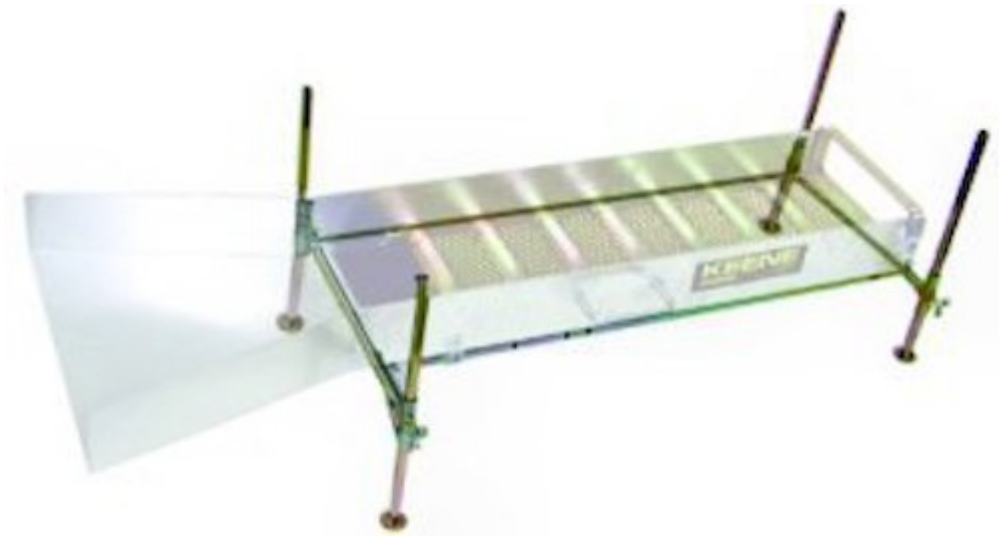

Keene HBCKF Sluice Box Stand

Sluice box stands allow you to quickly set up a sluice in a stream or river to get just the right water flow and angle to operate the sluice box more efficiently.

Fits sluice models A51 and A52.