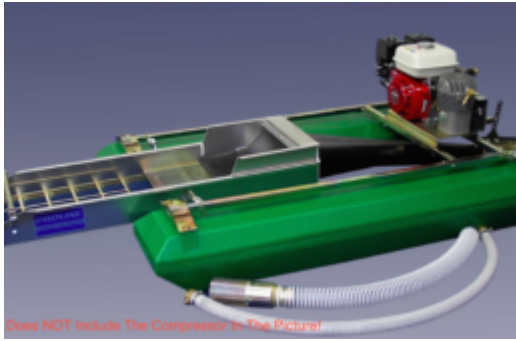

Proline 3 Inch Dredge With GX160 And HP300 Pump (*Local Pickup Only)

$4,730.00 [Add to cart](#)

Proline 2 Inch Highbanker-Dredge With GXH50 And HP100 Pump (*Local Pickup Only)

$2,788.00 [Add to cart](#)