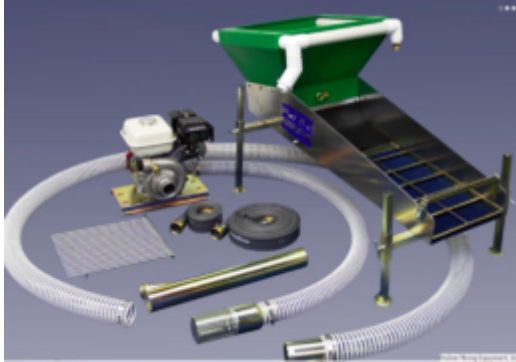

[Sona Snuffer Bottle 4 Fluid Ounces](#)

\$9.00 [Read more](#)

Miner Gift Ideas

▪

Proline 4 Inch Dredge With GX200 And HP400 Pump With T-80 (*Local Pickup Only)

\$6,902.00 [Add to cart](#)

Proline 3 Inch Highbanker-Dredge With GX160 And HP300 Pump (*Local Pickup Only)