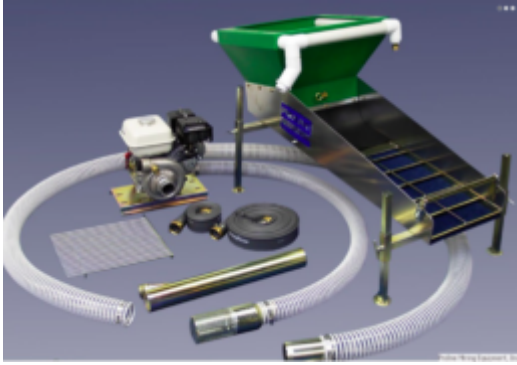

• [Proline 3 Inch Highbanker-Dredge With GX160 And HP300 Pump (*Local Pickup Only)](#)

$3,969.00 [Add to cart](#)