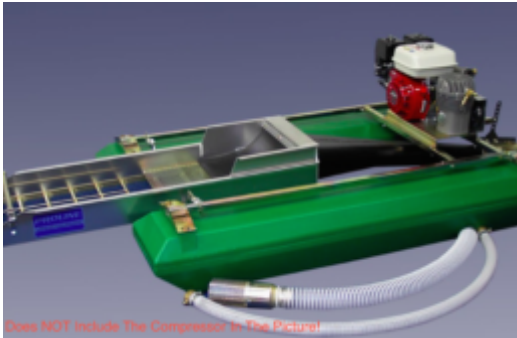

\$5,995.00 [Add to cart](#)

• [Proline 3 Inch Highbanker-Dredge With GX160 And HP300 Pump \(*Local Pickup Only\)](#)

\$3,969.00 [Add to cart](#)

• [Minelab GOLD MONSTER 1000 Metal Detector](#)

\$949.00 [Add to cart](#)