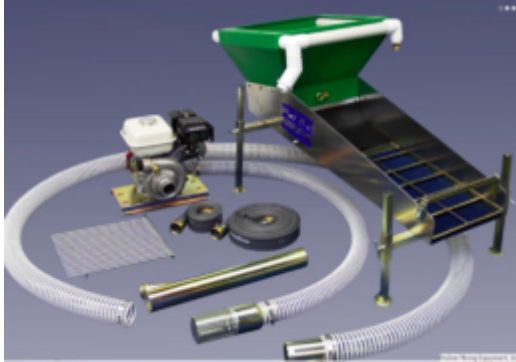

Proline 4 Inch Dredge With GX200 And HP400 Pump With T-80 (*Local Pickup Only)

$6,902.00 [Add to cart](#)

Proline 3 Inch Highbanker-Dredge With GX160 And HP300 Pump (*Local Pickup Only)

$4,394.00 [Add to cart](#)