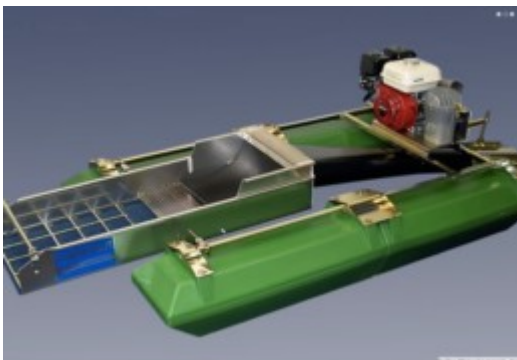

Miner Gift Ideas

•

[Proline 4 Inch Dredge With GX200 And HP400 Pump With T-80 (*Local Pickup Only)](#)

$6,135.00 [Add to cart](#)