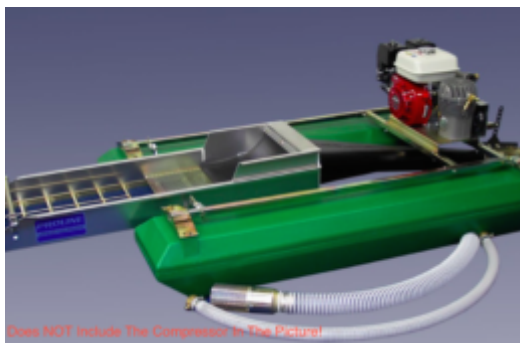

\$6,135.00 [Add to cart](#)

[Proline 3 Inch Highbanker-Dredge With GX160 And HP300 Pump \(*Local Pickup Only\)](#)

\$4,095.00 [Add to cart](#)

[Minelab GOLD MONSTER 1000 Metal Detector](#)

\$999.00 [Read more](#)