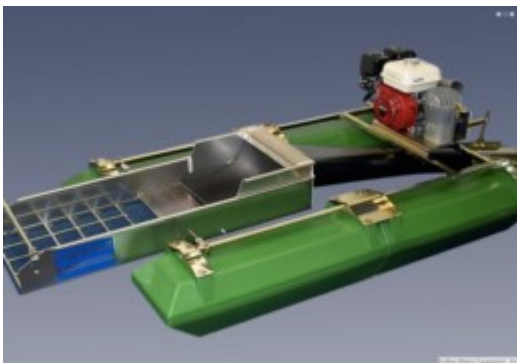

[Keene 1/2 Inch Mesh Classifier Screen](#)

\$35.00 [Add to cart](#)

- **[Sona Snuffer Bottle 4 Fluid Ounces](#)**

\$9.00 [Add to cart](#)

Miner Gift Ideas

- **[Proline 4 Inch Dredge With GX200 And HP400 Pump With T-80 \(*Local Pickup Only\)](#)**