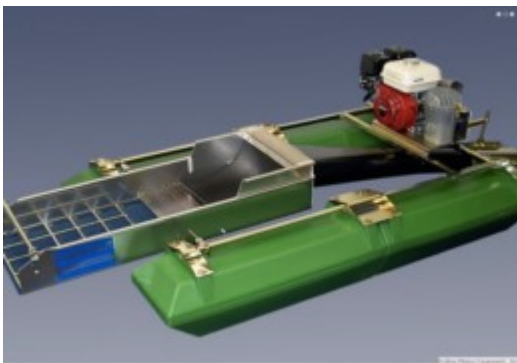

Miner Gift Ideas

- **[Proline 4 Inch Dredge With GX200 And HP400 Pump With T-80 (*Local Pickup Only)](#)**

$6,135.00 [Add to cart](#)