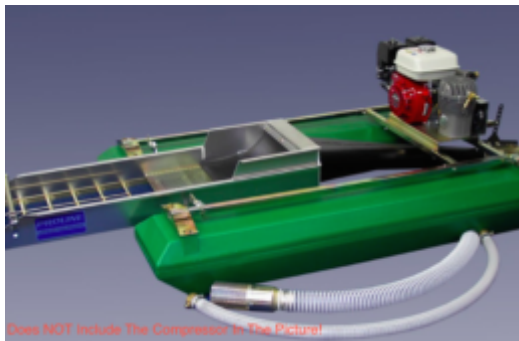

• [Proline 3 Inch Dredge With GX160 And HP300 Pump (*Local Pickup Only)](#)

$4,265.00 [Add to cart](#)