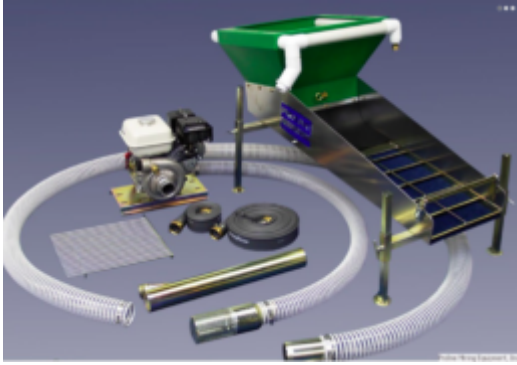

• [Proline 3 Inch Highbanker-Dredge With GX160 And HP300 Pump (*Local Pickup Only)](#)

$4,095.00 [Add to cart](#)