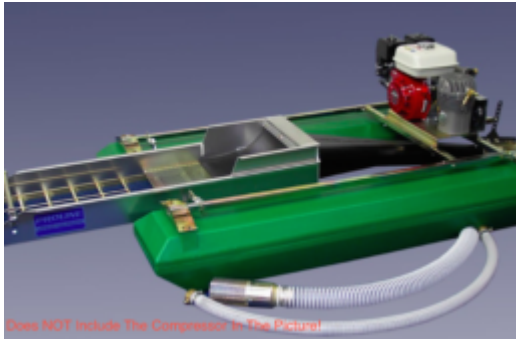

Proline 3 Inch Dredge With GX160 And HP300 Pump (*Local Pickup Only)

$4,265.00 [Add to cart](#)

Proline 2 Inch Highbanker-Dredge With GXH50 And HP100 Pump (*Local Pickup Only)

$2,595.00 [Add to cart](#)