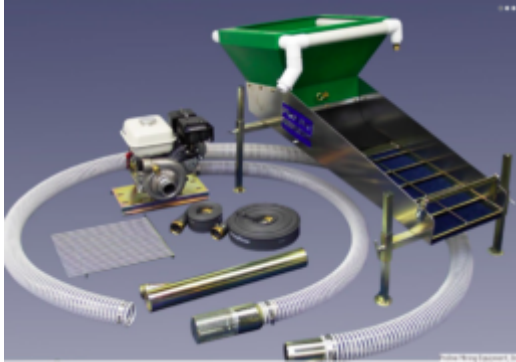

[Sona Snuffer Bottle 4 Fluid Ounces](#)

\$9.00 [Read more](#)

Miner Gift Ideas

▪

[Proline 4 Inch Dredge With GX200 And HP400 Pump With T-80 \(*Local Pickup Only\)](#)

\$6,135.00 [Add to cart](#)

[Proline 3 Inch Highbanker-Dredge With GX160 And HP300 Pump \(*Local Pickup Only\)](#)