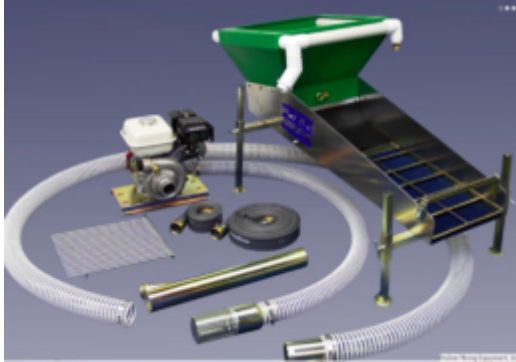

[Sona Snuffer Bottle 4 Fluid Ounces](#)

\$9.00 [Read more](#)

Miner Gift Ideas

▪

[Proline 4 Inch Dredge With GX200 And HP400 Pump With T-80 \(*Local Pickup Only\)](#)

\$6,902.00 [Add to cart](#)

[Proline 3 Inch Highbanker-Dredge With GX160 And HP300 Pump \(*Local Pickup Only\)](#)