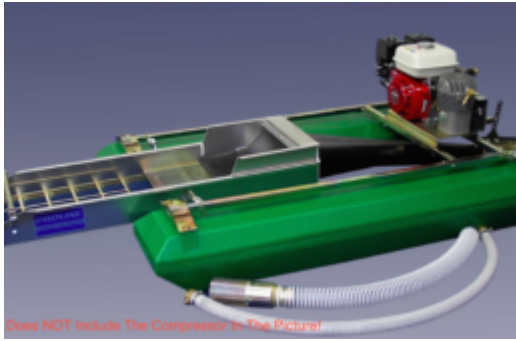

Proline 3 Inch Dredge With GX160 And HP300 Pump (*Local Pickup Only)

$4,730.00 [Add to cart](#)

Proline 2 Inch Highbanker-Dredge With GXH50 And HP100 Pump (*Local Pickup Only)

$2,788.00 [Read more](#)