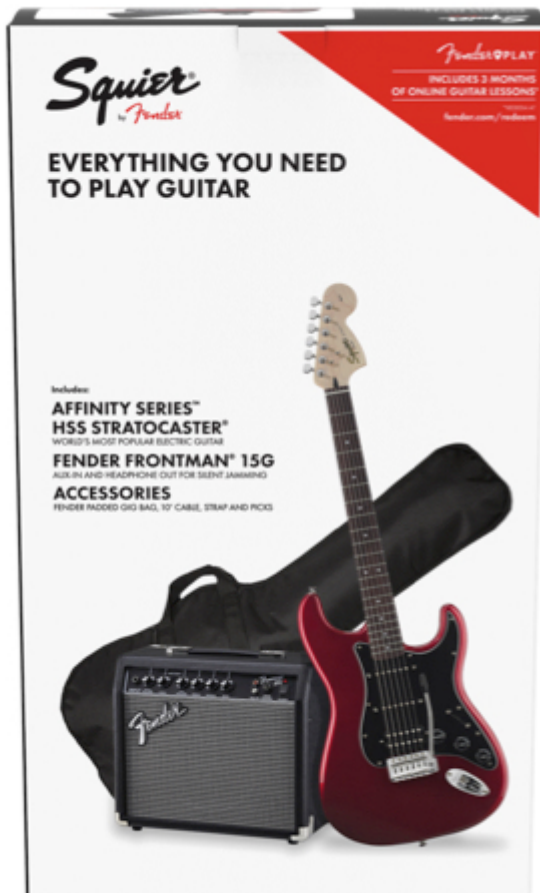

DISCONTINUED

Please see the new [Fender Squier Affinity Stratocaster HSS Pack Lake Placid Blue](#) or [Fender Squier Affinity Stratocaster HSS Pack Charcoal Frost Metallic](#)

Color: Candy Apple Red

One humbucking bridge pickup; two single-coil Strat pickups
"C"-shaped maple neck

Includes:

Frontman™ 15G guitar amplifier

Instrument cable

Instrument strap

Picks

Gigbag

3-Month Fender Play™ Subscription