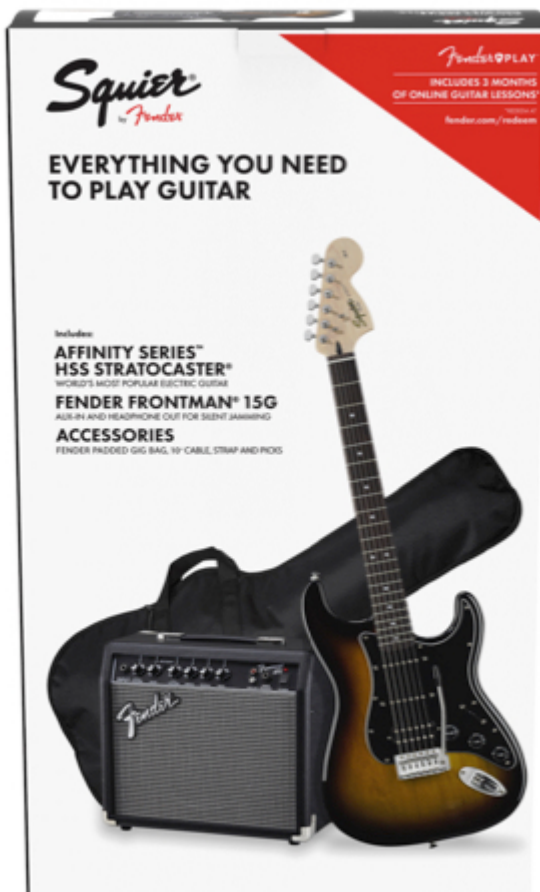

Fender Squier Affinity Strat Pack Brown Sunburst HSS With 15G Combo Amp And Gigbag

DISCONTINUED

Please see the new [Fender Squier Affinity Stratocaster HSS Pack Lake Placid Blue](#) or [Fender Squier Affinity Stratocaster HSS Pack Charcoal Frost Metallic](#)

Color: Brown Sunburst