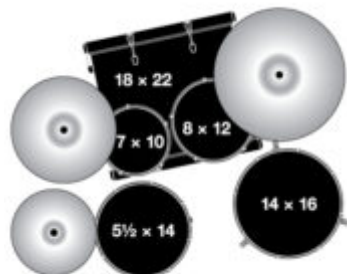

Price: $999.00

SKU: 7188

Categories: [Drum Kits](#)

Product Short Description :

Black Drum Set With Hardware And Zildjian Cymbals

Gretsch's ready-to-play Energy drum set now has more signature Gretsch features, more Gretsch sound and more Gretsch performance. Energy's shells are 7-ply poplar with 30-degree bearing edges and are equipped with 1.6mm triple flanged hoops and Remo® drum heads.

18×22 Bass Drum, 7×10, 8×12 Rack Toms, 14×16 Floor Tom, 5.5×14 Snare Drum

(Note: We have this in the limited edition color of Mocha Brown as well, in our retail store. Please call us at 800-478-1994 for more information)

Product Gallery: