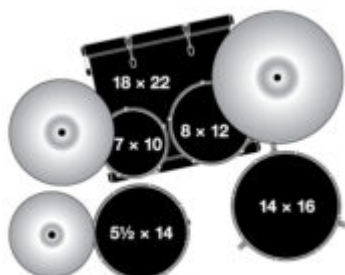

Categories: [Drum Kits](#)

Product Short Description :

Brushed Grey Drum Set With Hardware And Zildjian Cymbals

Gretsch's ready-to-play Energy drum set now has more signature Gretsch features, more Gretsch sound and more Gretsch performance. Energy's shells are 7-ply poplar with 30-degree bearing edges and are equipped with 1.6mm triple flanged hoops and Remo® drum heads.

18×22 Bass Drum, 7×10, 8×12 Rack Toms, 14×16 Floor Tom, 5.5×14 Snare Drum

(Note: We have this in the limited edition color of Mocha Brown as well, in our retail store. Please call us at 800-478-1994 for more information)

Product Gallery: