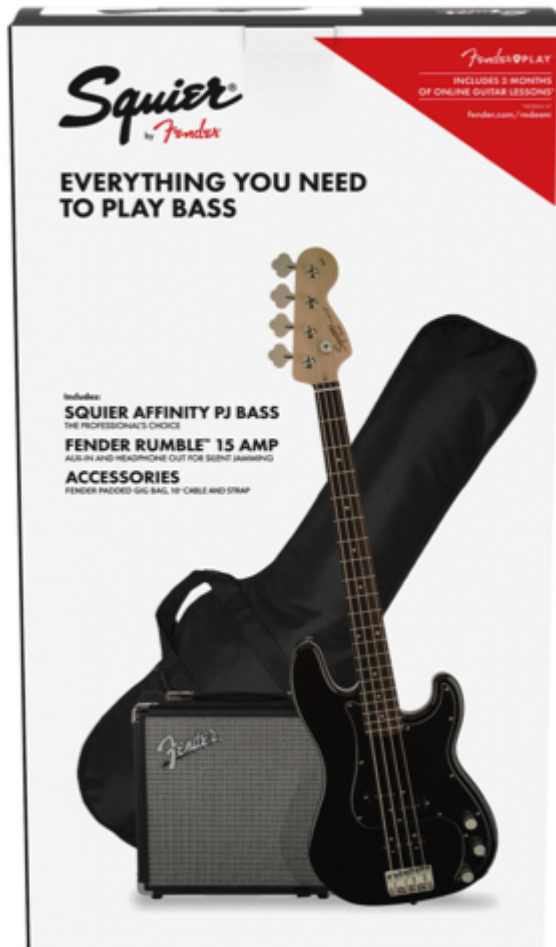

Fender Squier Affinity PJ Bass Pack Black With Rumble 15 With Gig Bag

Ideal for first-time players, the Squier Affinity PJ Bass Pack includes an Affinity Series™ Precision Bass® with a powerful split-coil P Bass® middle pickup and a growling J Bass® single-coil bridge pickup. It also features a smooth-playing “C”-shaped neck and a lightweight, comfortable body.

Delivering 15 watts of pure Fender bass tone, the Rumble 15 amplifier features an 8” Fender Special Design speaker, three-band EQ, headphone jack for silent practice and an aux input for playing along with your favorite songs or backing tracks. With the included padded gig bag, strap and 10’ cable, the Squier Affinity PJ Bass Pack has everything you need to stop dreaming and start playing.

Neck Finish: Natural Satin
Neck Shape: "C" Shape
Scale Length: 34" (864 mm)
Fingerboard Radius: 9.5" (241 mm)
Number of Frets: 20
Frets Size: Medium Jumbo
String Nut: Synthetic Bone
Nut Width: 1.625" (41.3 mm)
Position Inlays: Pearloid Dots
Bridge Pickup: Standard Single-Coil Jazz Bass
Middle Pickup: Standard Single-Coil Precision Bass
Controls: Volume 1. (Bridge Pickup), Volume 2. (Neck Pickup), Master Tone
Pickup Configuration: PJ
Bridge: 4-Saddle Standard
Hardware Finish: Chrome
Tuning Machines: Standard Open-Gear
Pickguard: 3-Ply Black
Strings: NPS, Gauges .045-.100
Included Accessories: Fender Rumble 15, Gig Bag, Cable, Strap and 3-Month
Fender Play™ Subscription