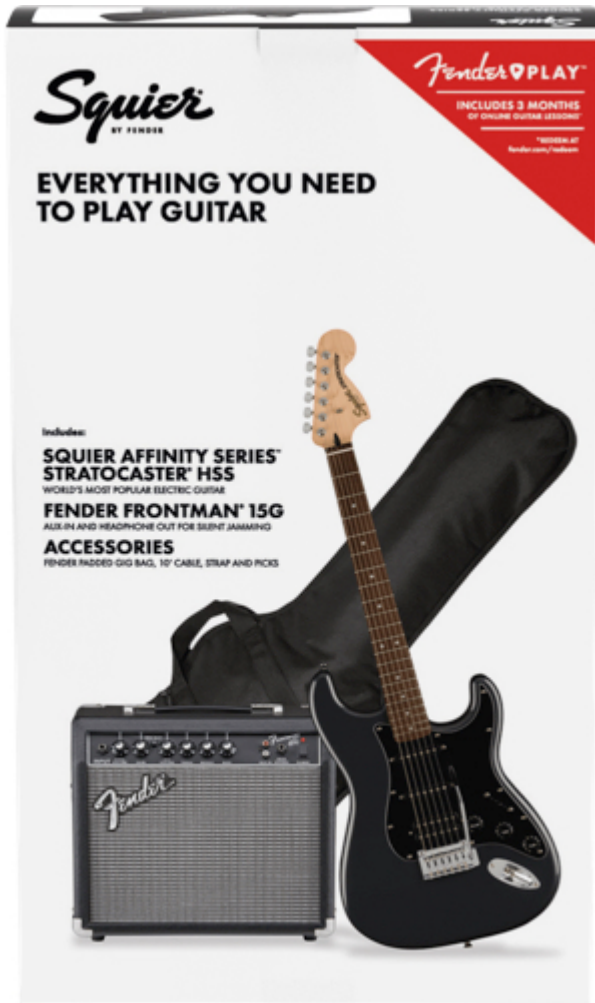

Fender Squier Affinity Stratocaster HSS Pack Charcoal Frost Metallic

A superb gateway into the time-honored Fender® family, the Squier® Affinity Series™ Stratocaster® HSS delivers legendary design and quintessential tone for today's aspiring guitar hero. This Strat® features several player-friendly refinements such as a thin and lightweight body, a slim and comfortable "C"-shaped neck profile, a 2-point tremolo bridge for superior tremolo action and sealed die-cast tuning machines with split shafts for smooth, accurate tuning and easy restringing. Loaded with a Squier humbucking bridge pickup and single-coil neck and middle pickups for genre-defying sonic variety, this model is ready to accompany any player at any stage.

Delivering 15 watts of pure Fender tone, the Frontman 15G amplifier features both clean and overdrive channels, three-band EQ, headphone jack for silent practice and an aux input for connecting a media device. With the included padded gig bag, picks, strap and 10' cable, the Squier Affinity Stratocaster HSS Pack has everything you need to turn your affinity for music into a lifelong passion.

Color: Charcoal Frost Metallic

Country Of Origin: ID

Orientation: Right-Hand

Series: Affinity Series™

Fingerboard Material: Indian Laurel

Fingerboard Radius: 9.5" (241 mm)

Neck Construction: Bolt-On

Neck Finish: Satin Urethane with Gloss Urethane Headstock Face

Truss Rod: Head Adjust

Body: Poplar

Body Finish: Gloss Polyurethane

Body Material: Poplar

Body Shape: Stratocaster®

Amplifier Covering: Black Textured Vinyl

Bridge: 2-Point Synchronized Tremolo with Block Saddles