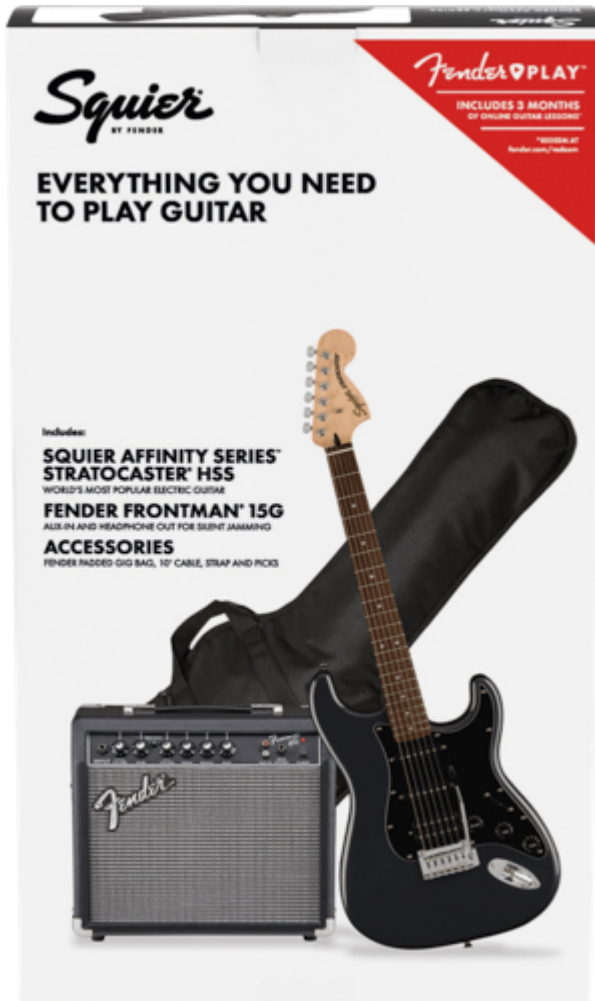

# Fender Squier Affinity Stratocaster HSS Pack Charcoal Frost Metallic

A superb gateway into the time-honored Fender® family, the Squier® Affinity Series™ Stratocaster® HSS delivers legendary design and quintessential tone for today's aspiring guitar hero. This Strat® features several player-friendly refinements such as a thin and lightweight body, a slim and comfortable "C"-shaped neck profile, a 2-point tremolo bridge for superior tremolo action and sealed die-cast tuning machines with split shafts for smooth, accurate tuning and easy restringing. Loaded with a Squier humbucking bridge pickup and single-coil neck and middle pickups for genre-defying sonic variety, this model is ready to accompany any player at any stage.

Delivering 15 watts of pure Fender tone, the Frontman 15G amplifier features both clean and overdrive channels, three-band EQ, headphone jack for silent practice and an aux input for connecting a media device. With the included padded gig bag, picks, strap and 10' cable, the Squier Affinity Stratocaster HSS Pack has everything you need to turn your affinity for music into a lifelong passion.

Color: Charcoal Frost Metallic

Country Of Origin: ID

Orientation: Right-Hand

Series: Affinity Series™

Fingerboard Material: Indian Laurel

Fingerboard Radius: 9.5" (241 mm)

Neck Construction: Bolt-On

Neck Finish: Satin Urethane with Gloss Urethane Headstock Face

Truss Rod: Head Adjust

Body: Poplar

Body Finish: Gloss Polyurethane

Body Material: Poplar

Body Shape: Stratocaster®

Amplifier Covering: Black Textured Vinyl

Bridge: 2-Point Synchronized Tremolo with Block Saddles