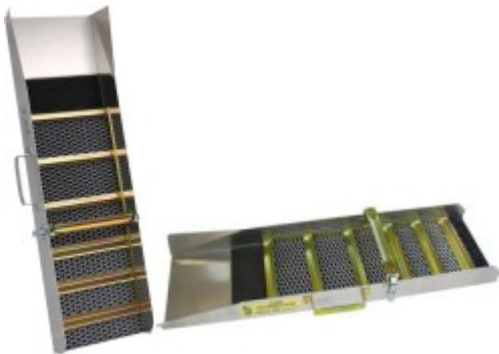

a section of ribbed black rubber matting for instant gold recognition. A section of diamond cut raised aluminum is included for enhanced fine gold recovery. The riffle latching system is centered for quicker and easier cleanup. The steel riffles are plated for decades of durable service.

[Jobe 36 Inch Yellow Jacket Sluice Instructions](#)

Price: $129.00

SKU: 6471

Categories: [Sluice Boxes](#)

Tags: [Gold Prospecting Supplies](#), [Gold Sluice](#), [Stream Sluice](#)

Product Short Description :

This is a great sluice box to start with, and is very portable and requires no assembly.

Stop by our retail store location for a discount!

Product Gallery:

Customer Service Is Our Top Priority!