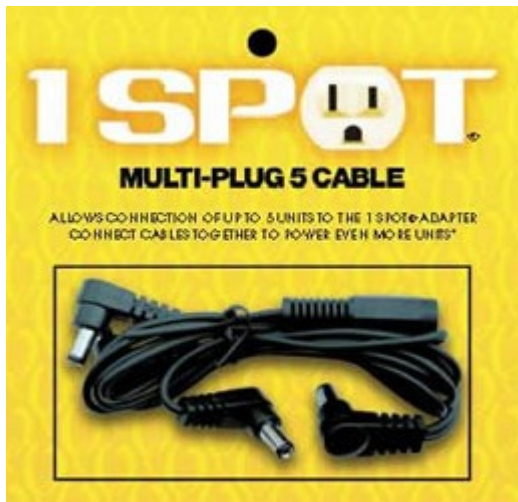

# 1 Spot MC5 5 Multi-Plug Cable

- The only daisy-chain available with right-angle plugs
- Over 12" between plugs
- Spring-loaded contacts in the input socket keep the 1 SPOT plugged in securely
- Link Multi-Plug 5 cables together to power even more effects!