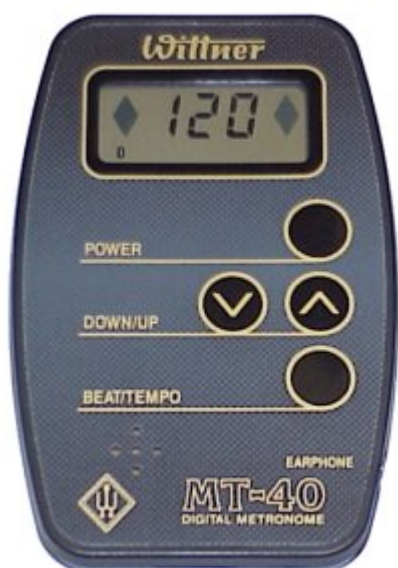

## Wittner MT40 Metronome

Wittner `Credit Card' Metronome, MT40

UPC 00736021464728