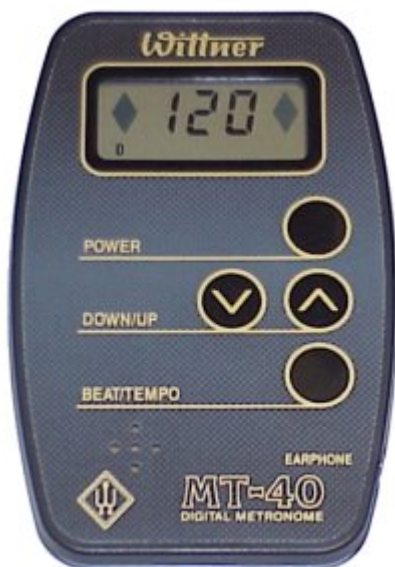

Wittner MT40 Metronome

Wittner `Credit Card` Metronome, MT40

UPC 00736021464728