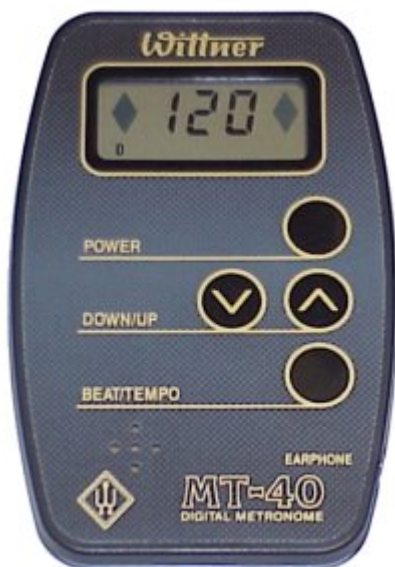

Wittner MT40 Metronome

Wittner `Credit Card' Metronome, MT40

UPC 00736021464728