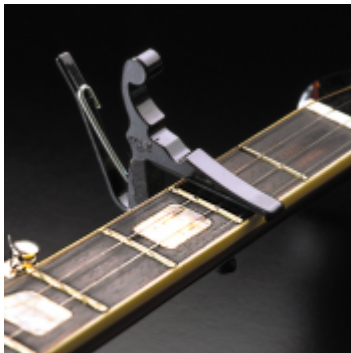

Price: $29.75

SKU: 5442

Categories: [Banjos](#), [Guitar Accessories](#), [Mandolins](#)

Tags: [Guitar Supplies](#)

Product Short Description :

Whether it's for bluegrass, folk, Americana, country, or rock, the banjo is once again gaining popularity. Now there's a Kyser® Quick-Change® that's specifically made for the necks of smaller instruments like the banjo.

Product Gallery:

Customer Service Is Our Top Priority!