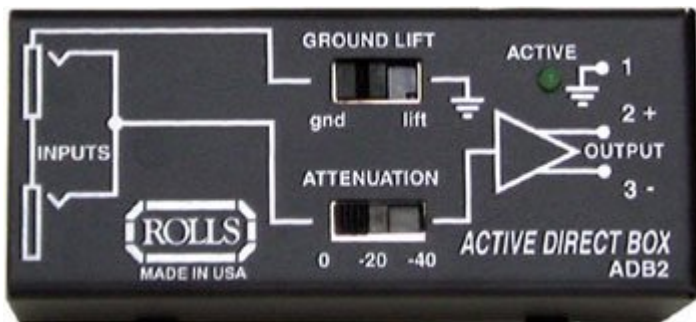

Please Click The Product Title Link To See The Product Page, If You Would Like To Purchase.

[Rolls ADB2 Active Direct Box](#)

Rolls ADB2 Active Direct Box, Phantom Powered Only

The ADB2 is powered by standard microphone phantom power from 9-48 VDC and uses a discrete low-noise differential driver to make it very quiet. The ADB2 has two 1/4 inch Input jacks wired in parallel, a male XLR Output and a 3 position attenuator and ground lift switches.

ADB2 Specifications:

Input -10 to +40 dB unbal

Output -10 to +2 dB bal XLR pin 2 +

Bandwidth 1 -50K Hz

S/N 100 Db

Jacks (2) 1/4 inch phone, XLR Male

Attenuator 0 dB, 20 dB, 40 dB

Power 9 -48 V Phantom

Size 2 inches X 3.5 inches X 1.23 inches

UPC 675889000207

Price: \$60.00

SKU: 4408

Categories: [Pro Audio Accessories](#)

Product Short Description :

Active Direct Box, Phantom Powered Only

Product Gallery: