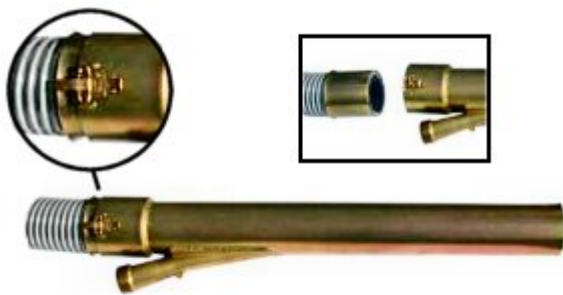

Please Click The Product Title Link To See The Product Page, If You Would Like To Purchase.

[Keene PJ25140 2.5 Inch X 1.25 Inch Power Jet With Quick Coupler](#)

A specially designed jet tube is slightly larger than the inside of the suction hose, eliminating any obstructions in the power jet.

The quick coupler is glued onto the end of your dredge hose to allow fast connection to the power jet.

Price: \$300.00

SKU: 6913

Categories: [Dredge Nozzles & Power Jets](#)

Tags: [Gold Prospecting Supplies](#), [Jet Log](#)

Product Short Description :

Keene's latest 2.5 inch Non-Clogging Power Jet virtually eliminates rock jams! The Quick Coupler enables the suction hose to be attached and removed in a matter of seconds.

2.5 inch suction hose diameter