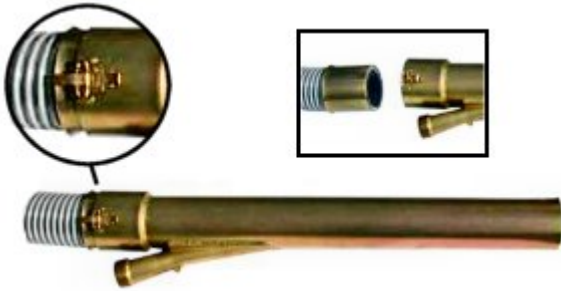

Keene PJ25140 2.5 Inch X 1.25 Inch Power Jet With Quick Coupler

Customer Service Is Our Top Priority!

A specially designed jet tube is slightly larger than the inside of the suction hose, eliminating any obstructions in the power jet.

The quick coupler is glued onto the end of your dredge hose to allow fast connection to the power jet.

Price: \$300.00

SKU: 6913

Categories: [Dredge Nozzles & Power Jets](#)

Tags: [Gold Prospecting Supplies](#), [Jet Log](#)

Product Short Description :

Keene's latest 2.5 inch Non-Clogging Power Jet virtually eliminates rock jams! The Quick Coupler enables the suction hose to be attached and removed in a matter of seconds.

2.5 inch suction hose diameter