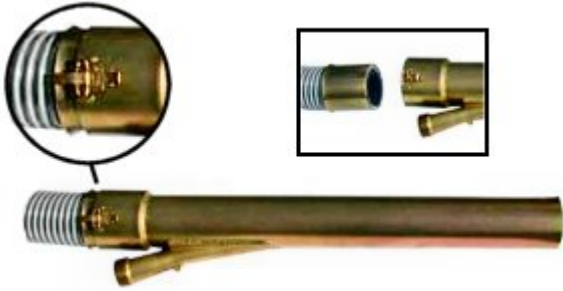

## Keene PJ20 2 Inch X 1.25 Inch Power Jet With Quick Coupler

A specially designed jet tube is slightly larger than the inside of the suction hose, eliminating any obstructions in the power jet.

The quick coupler is glued onto the end of your dredge hose to allow fast connection to the power jet.