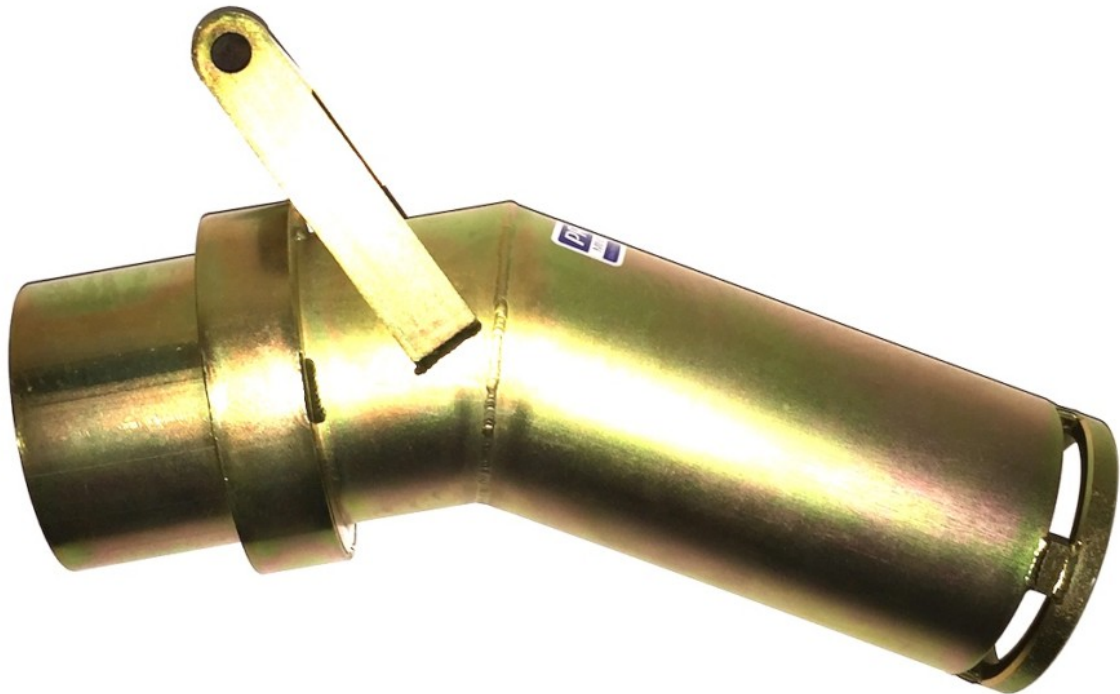

Please Click On Product Title To Go To The Product Page To Purchase

Proline 4 Inch Swivel Tip Dredge Nozzle

Proline's unique swivel seal is less prone to seizing from sand than other designs. The tip includes a high carbon steel

wear ring which is spaced out from the nozzle body to increase dredge capacity and to make it easier to remove large rocks from the tip. This nozzle is built to last!

Price: \$275.00

SKU: 6637

Categories: [Dredge Nozzles & Power Jets](#)

Tags: [Gold Prospecting Supplies](#)

Product Short Description :

Proline 4 inch swivel tips set the standard for design and construction. The tip smoothly rotates 360 degrees and is equipped with a large handle.