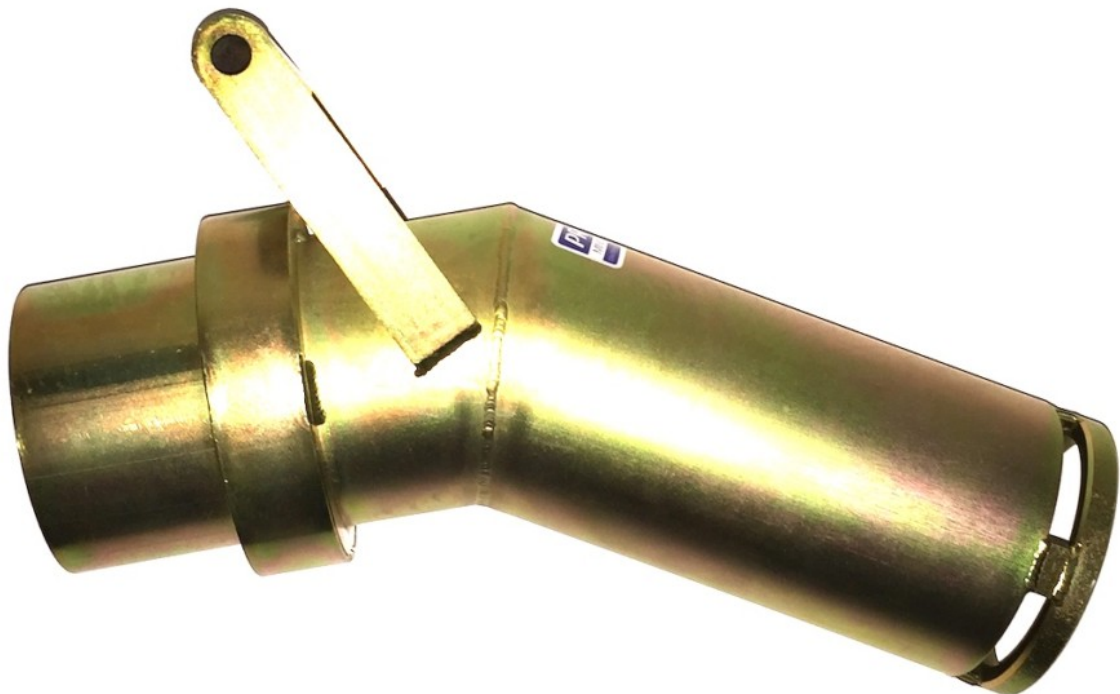

# Proline 4 Inch Swivel Tip Dredge Nozzle

Proline's unique swivel seal is less prone to seizing from sand than other designs. The tip includes a high carbon steel

wear ring which is spaced out from the nozzle body to increase dredge capacity and to make it easier to remove large rocks from the tip. This nozzle is built to last!

**Price:** \$275.00

**SKU:** 6637

**Categories:** [Dredge Nozzles & Power Jets](#)

**Tags:** [Gold Prospecting Supplies](#)

**Product Short Description :**

Proline 4 inch swivel tips set the standard for design and construction. The tip smoothly rotates 360 degrees and is equipped with a large handle.